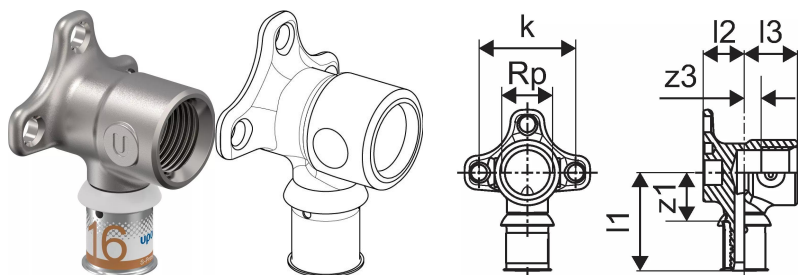

Uponor S-Press PLUS tap elbow M 16-Rp1/2"FT

1070639

- Made of tin-plated DR brass
- for on wall installation or attachment with rotation protection to the Uponor Smart Aqua mounting angles and plates.

Uponor S-Press PLUS tap elbow M 16-Rp1/2"FT

1070639

Technical data

Item no EAN	6414905219551
Item no GTIN	06414905219551
Item no VVS	045475016
RSK no.	1896550
Item no NRF	5114548
Item (unit of measurement)	pce
Female_thread_Rp	1/2 inch
Length (l1)	41 mm
Length (l2)	17 mm
Length (l3)	22 mm
Z-measurement k	40 mm
z3	7 mm
Packaging Quantity 1	10
Packaging Quantity 3	40
Packaging Quantity 4	1920
Packaging GTIN PL1	06414905291960
Packaging GTIN PL3	06414905424832
Packaging GTIN PL4	06414905291984
Item Unit Length	67
Item Unit Height	40
Item Unit Weight	0,136
Item Unit Width	51