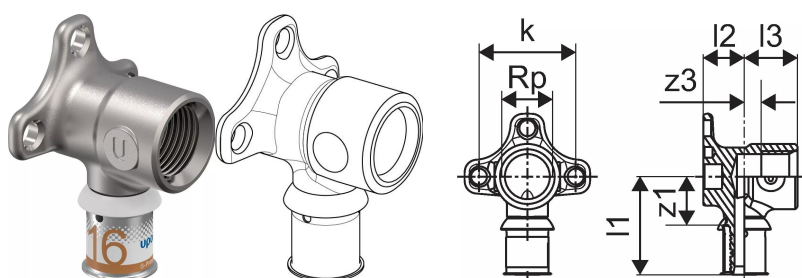

Uponor S-Press PLUS tap elbow M 16-Rp1/2"FT

1070639

- Made of tin-plated DR brass
- for on wall installation or attachment with rotation protection to the Uponor Smart Aqua mounting angles and plates.

Uponor S-Press PLUS tap elbow M 16-Rp1/2"FT

1070639

Technical data

Item no EAN	6414905219551
Item no GTIN	06414905219551
Item no VVS	045475016
RSK no.	1896550
Item no NRF	5114548
Item (unit of measurement)	pce
Female_thread_Rp	1/2 inch
Length (l1)	41 mm
Length (l2)	17 mm
Length (l3)	22 mm
Z-measurement k	40 mm
z3	7 mm
Packaging Quantity 1	10
Packaging Quantity 3	40
Packaging Quantity 4	1920
Packaging GTIN PL1	06414905291960
Packaging GTIN PL3	06414905424832
Packaging GTIN PL4	06414905291984
Item Unit Length	67
Item Unit Height	40
Item Unit Weight	0,136
Item Unit Width	51