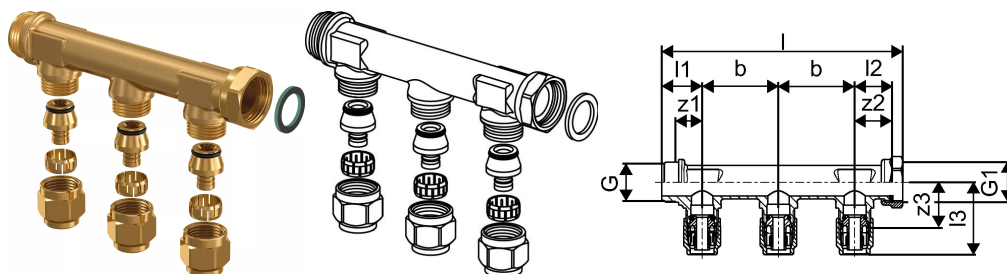

Uponor Aqua PLUS manifold male swivel WTR PEX DR 3/4"MT/SN 2X15 c/c50mm

1067753

- Supplied with compression fittings

About Uponor Aqua PLUS manifold male swivel WTR PEX DR

Specification

- Watertight cabinets according to NT VVS 129
- For manifolds with c/c 50 mm
- For M7 cabinet sleeves
- Includes cabinet, splash covers and accessories kit with manifold clips
- Doors and frames (if needed) should be ordered separately
- RAL 9010
- Plastic manifolds for installation in Watertight cabinets
- Manifolds and accessories can be used separately
- In case of use of manifolds without cabinets, system watertightness according to NT VVS 129 cannot be guaranteed
- Metal fittings are made of high quality brass
- Plastic fittings are made of polyphenylsulphone
- PPM manifolds with bayonet threads

Application

- Watertight installations to prevent from damages in case of leakage
- All types of manifold installations

Uponor Aqua PLUS manifold male swivel WTR PEX DR 3/4"MT/SN 2X15 c/c50mm

1067753

Technical data

Item no EAN	7321500057114
Item no GTIN	07321500057114
Item no VVS	046245015
RSK no.	1881331
Item no NRF	5110472
Item (unit of measurement)	pce
Length (l)	108 mm
Length (l1)	27 mm
Length (l2)	32 mm
Length (l3)	48 mm
Z-measurement b	50 mm
z2	25 mm
z3	30 mm
Packaging Quantity 1	1
Packaging Quantity 3	25
Packaging Quantity 4	1200
Packaging GTIN PL1	06414905467662
Packaging GTIN PL3	06414905452774
Packaging GTIN PL4	06414905498581
Item Unit Length	104
Item Unit Height	30
Item Unit Weight	0,32
Item Unit Width	30