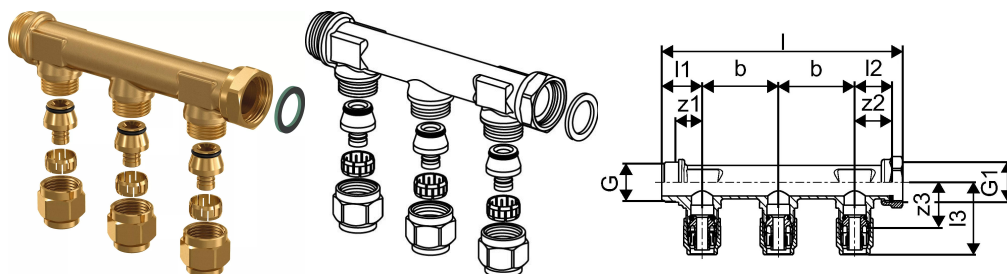

Uponor Aqua PLUS manifold male swivel WTR PEX DR 3/4"MT/SN 2X15 c/c50mm

1067753

- Supplied with compression fittings

Uponor Aqua PLUS manifold male swivel WTR PEX DR 3/4"MT/SN 2X15 c/c50mm

1067753

Technical data

Item no EAN	7321500057114
Item no GTIN	07321500057114
Item no VVS	046245015
RSK no.	1881331
Item no NRF	5110472
Item (unit of measurement)	pce
Length (l)	108 mm
Length (l1)	27 mm
Length (l2)	32 mm
Length (l3)	48 mm
Z-measurement b	50 mm
z2	25 mm
z3	30 mm
Packaging Quantity 1	1
Packaging Quantity 3	25
Packaging GTIN PL1	06414905467662
Packaging GTIN PL3	06414905452774
Packaging GTIN PL4	06414905498581
Item Unit Length	104
Item Unit Height	30
Item Unit Weight	0,32
Item Unit Width	30