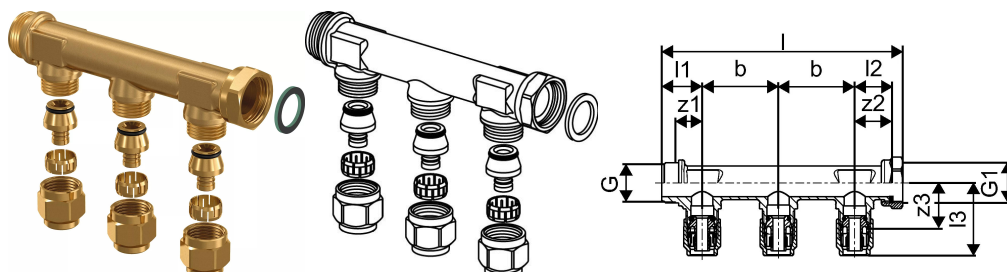

Uponor Aqua PLUS manifold male swivel WTR PEX DR 3/4"MT/SN 2X15 c/c50mm

1067753

- Supplied with compression fittings

About Uponor Aqua PLUS manifold male swivel WTR PEX DR

Specification

- Watertight cabinets according to NT VVS 129
- For manifolds with c/c 50 mm
- For M7 cabinet sleeves
- Includes cabinet, splash covers and accessories kit with manifold clips
- Doors and frames (if needed) should be ordered separately
- RAL 9010
- Plastic manifolds for installation in Watertight cabinets
- Manifolds and accessories can be used separately
- In case of use of manifolds without cabinets, system watertightness according to NT VVS 129 cannot be guaranteed
- Metal fittings are made of high quality brass
- Plastic fittings are made of polyphenylsulphone
- PPM manifolds with bayonet threads

Application

- Watertight installations to prevent from damages in case of leakage
- All types of manifold installations

Uponor Aqua PLUS manifold male swivel WTR PEX DR 3/4"MT/SN 2X15 c/c50mm

1067753

Technical data

Item no EAN	7321500057114
Item no GTIN	07321500057114
Item no VVS	046245015
RSK no.	1881331
Item no NRF	5110472
Item (unit of measurement)	pce
Length (l)	108 mm
Length (l1)	27 mm
Length (l2)	32 mm
Length (l3)	48 mm
Z-measurement b	50 mm
z2	25 mm
z3	30 mm
Packaging Quantity 1	1
Packaging Quantity 3	25
Packaging Quantity 4	1200
Packaging GTIN PL1	06414905467662
Packaging GTIN PL3	06414905452774
Packaging GTIN PL4	06414905498581
Item Unit Length	104
Item Unit Height	30
Item Unit Weight	0,32
Item Unit Width	30