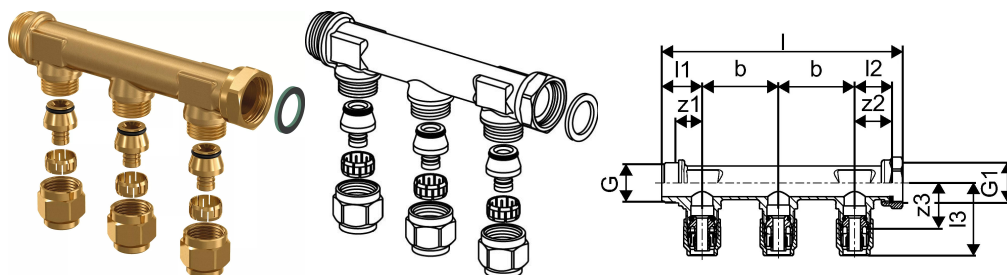

Uponor Aqua PLUS manifold male swivel WTR PEX DR 3/4"MT/SN 2X15 c/c50mm

1067753

- Supplied with compression fittings

Uponor Aqua PLUS manifold male swivel WTR PEX DR 3/4"MT/SN 2X15 c/c50mm

1067753

Technical data

Item no EAN	7321500057114
Item no GTIN	07321500057114
Item no VVS	046245015
RSK no.	1881331
Item no NRF	5110472
Item (unit of measurement)	pce
Length (l)	108 mm
Length (l1)	27 mm
Length (l2)	32 mm
Length (l3)	48 mm
Z-measurement b	50 mm
z2	25 mm
z3	30 mm
Packaging Quantity 1	1
Packaging Quantity 3	25
Packaging GTIN PL1	06414905467662
Packaging GTIN PL3	06414905452774
Packaging GTIN PL4	06414905498581
Item Unit Length	104
Item Unit Height	30
Item Unit Weight	0,32
Item Unit Width	30