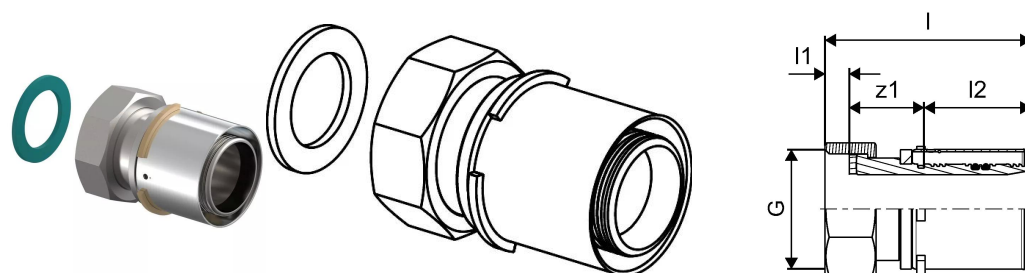

## Uponor S-Press adapter swivel nut 50-G1 1/2"SN

**1060095**

- Made of tin-plated brass
- Fast installation with easy bevel and without calibration
- Colour code
- Releasable screw connector for connection to on-wall fittings, filters and shut-off valves
- Thread acc. to EN ISO 228-1.

## Uponor S-Press adapter swivel nut 50-G1 1/2"SN

1060095

### Technical data

Item no EAN	4021598122550
Item no GTIN	04021598122550
Item (unit of measurement)	pce
Length (l)	79 mm
Length (l1)	10 mm
Length (l2)	38 mm
Packaging Quantity 1	3
Packaging GTIN PL1	06414905412501
Packaging GTIN PL4	06414905412525
Item Unit Length	55
Item Unit Height	63
Item Unit Weight	0,44
Item Unit Width	55