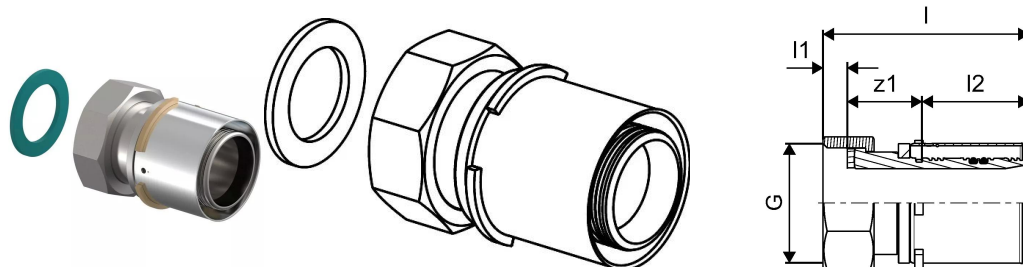

## Uponor S-Press adapter swivel nut 50-G1 1/2"SN

**1060095**

- Made of tin-plated brass
- Fast installation with easy bevel and without calibration
- Colour code
- Releasable screw connector for connection to on-wall fittings, filters and shut-off valves
- Thread acc. to EN ISO 228-1.

## Uponor S-Press adapter swivel nut 50-G1 1/2"SN

1060095

### Technical data

Item no EAN	4021598122550
Item no GTIN	04021598122550
Item (unit of measurement)	pce
Length (l)	79 mm
Length (l1)	10 mm
Length (l2)	38 mm
Packaging Quantity 1	3
Packaging GTIN PL1	06414905412501
Packaging GTIN PL4	06414905412525
Item Unit Length	55
Item Unit Height	63
Item Unit Weight	0,44
Item Unit Width	55