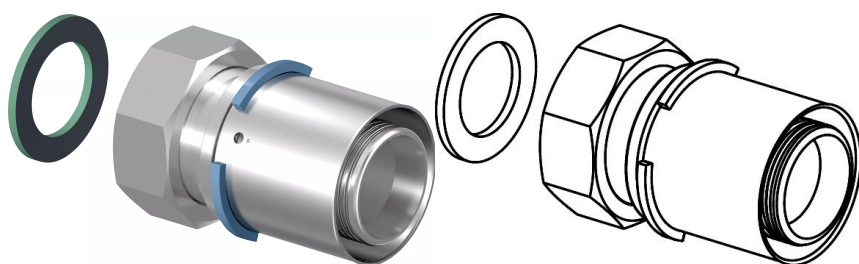

## Uponor S-Press adapter swivel nut 40-G1 1/4"SN

**1060094**

- Made of tin-plated brass
- Fast installation with easy bevel and without calibration
- Colour code
- Releasable screw connector for connection to on-wall fittings, filters and shut-off valves
- Thread acc. to EN ISO 228-1.

## Uponor S-Press adapter swivel nut 40-G1 1/4"SN

1060094

### Technical data

Item no EAN	4021598122543
Item no GTIN	04021598122543
Item (unit of measurement)	pce
Length (l)	73 mm
Length (l1)	9 mm
Length (l2)	38 mm
Packaging Quantity 1	5
Packaging GTIN PL1	06414905412488
Packaging GTIN PL4	06414905412495
Item Unit Length	47
Item Unit Height	65
Item Unit Weight	0,29
Item Unit Width	47