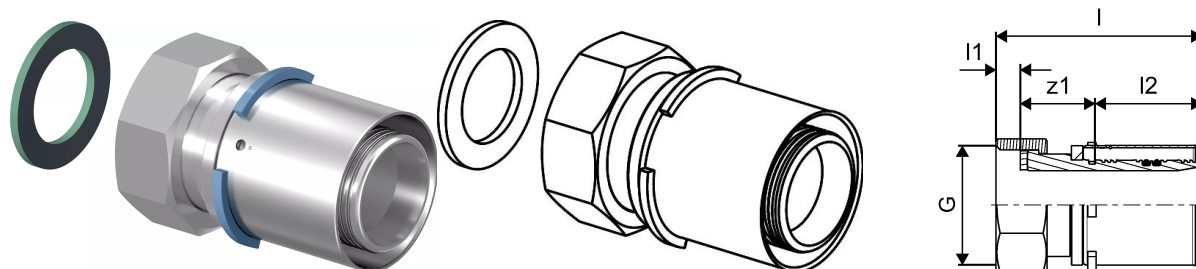

## Uponor S-Press adapter swivel nut 40-G1 1/4"SN

**1060094**

- Made of tin-plated brass
- Fast installation with easy bevel and without calibration
- Colour code
- Releasable screw connector for connection to on-wall fittings, filters and shut-off valves
- Thread acc. to EN ISO 228-1.

## Uponor S-Press adapter swivel nut 40-G1 1/4"SN

1060094

### Technical data

Item no EAN	4021598122543
Item no GTIN	04021598122543
Item (unit of measurement)	pce
Length (l)	73 mm
Length (l1)	9 mm
Length (l2)	38 mm
Packaging Quantity 1	5
Packaging GTIN PL1	06414905412488
Packaging GTIN PL4	06414905412495
Item Unit Length	47
Item Unit Height	65
Item Unit Weight	0,29
Item Unit Width	47