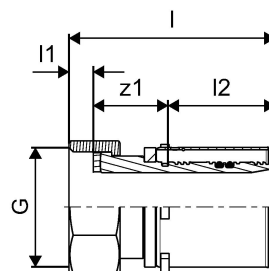

## Uponor S-Press adapter swivel nut 40-G1 1/4"SN

**1060094**

- Made of tin-plated brass
- Fast installation with easy bevel and without calibration
- Colour code
- Releasable screw connector for connection to on-wall fittings, filters and shut-off valves
- Thread acc. to EN ISO 228-1.

## Uponor S-Press adapter swivel nut 40-G1 1/4"SN

1060094

### Technical data

Item no EAN	4021598122543
Item no GTIN	04021598122543
Item (unit of measurement)	pce
Length (l)	73 mm
Length (l1)	9 mm
Length (l2)	38 mm
Packaging Quantity 1	5
Packaging GTIN PL1	06414905412488
Packaging GTIN PL4	06414905412495
Item Unit Length	47
Item Unit Height	65
Item Unit Weight	0,29
Item Unit Width	47