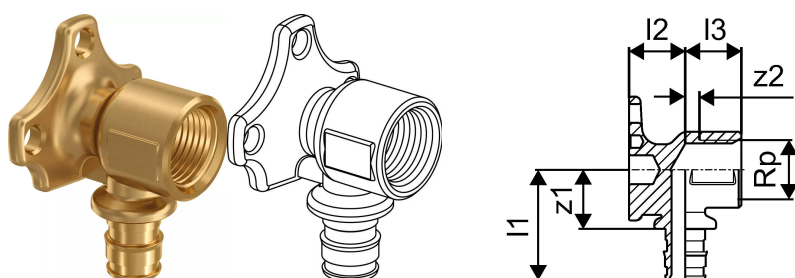

Uponor Smart Aqua tap elbow Q&E PL 20-Rp1/2"FT

1059823

**About Uponor Smart Aqua tap elbow Q&E PL****Specification**

- Elbows for tap connection and
- Q&E rings must be ordered separately if not different mentioned

Application

- For tap water installations

if not different mentioned:

- Male and female threads acc.to EN 10226-1.

Uponor Smart Aqua tap elbow Q&E PL 20-Rp1/2"FT

1059823

Technical data

Item no EAN	4021598121638
Item no GTIN	04021598121638
Item (unit of measurement)	pce
Female_thread_Rp	1/2 inch
Length (l1)	40 mm
Length (l2)	20 mm
Length (l3)	20 mm
z2	5 mm
Packaging Quantity 1	5
Packaging Quantity 3	40
Packaging Quantity 4	1920
Packaging GTIN PL1	06414905463749
Packaging GTIN PL3	06414905449651
Packaging GTIN PL4	06414905555529
Item Unit Length	72
Item Unit Height	52
Item Unit Weight	0,166
Item Unit Width	41