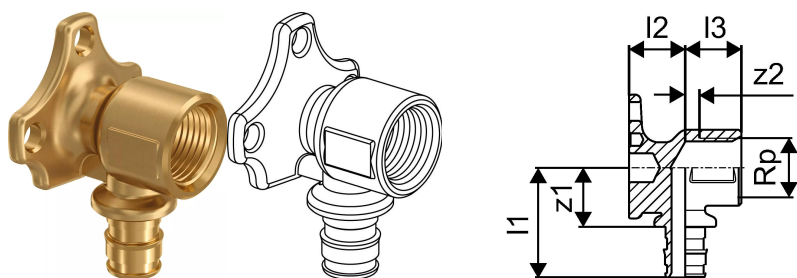

Uponor Smart Aqua tap elbow Q&E PL 20-Rp1/2"FT

1059823

**About Uponor Smart Aqua tap elbow Q&E PL****Specification**

- Elbows for tap connection and
- Q&E rings must be ordered separately if not different mentioned

Application

- For tap water installations

if not different mentioned:

- Male and female threads acc.to EN 10226-1.

Uponor Smart Aqua tap elbow Q&E PL 20-Rp1/2"FT

1059823

Technical data

Item no EAN	4021598121638
Item no GTIN	04021598121638
Item (unit of measurement)	pce
Female_thread_Rp	1/2 inch
Length (l1)	40 mm
Length (l2)	20 mm
Length (l3)	20 mm
z2	5 mm
Packaging Quantity 1	5
Packaging Quantity 3	40
Packaging Quantity 4	1920
Packaging GTIN PL1	06414905463749
Packaging GTIN PL3	06414905449651
Packaging GTIN PL4	06414905555529
Item Unit Length	72
Item Unit Height	52
Item Unit Weight	0,166
Item Unit Width	41