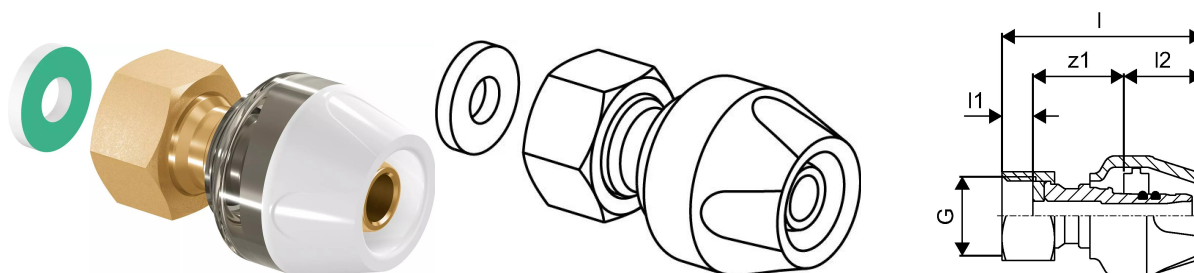

## Uponor RTM adapter swivel nut 20-3/4"SN

**1057376**

- Cylindrical female thread acc. To EN ISO 228-1
- Made of brass
- Releasable screw connector for connection to on-wall fittings, filters and shut-off valves.

## Uponor RTM adapter swivel nut 20-3/4"SN

1057376

### Technical data

|                            |                |
|----------------------------|----------------|
| Item no EAN                | 4021598118799  |
| Item no GTIN               | 04021598118799 |
| Item (unit of measurement) | pce            |
| Length (l)                 | 54 mm          |
| Length (l1)                | 9 mm           |
| Length (l2)                | 22 mm          |
| Packaging Quantity 1       | 1              |
| Packaging Quantity 4       | 24             |
| Packaging Quantity 3       | 96             |
| Packaging GTIN PL1         | 06414905408528 |
| Packaging GTIN PL2         | 06414905408535 |
| Packaging GTIN PL3         | 06414905408542 |
| Packaging GTIN PL4         | 06414905408559 |
| Item Unit Length           | 50             |
| Item Unit Height           | 35             |
| Item Unit Weight           | 0,1189         |
| Item Unit Width            | 35             |