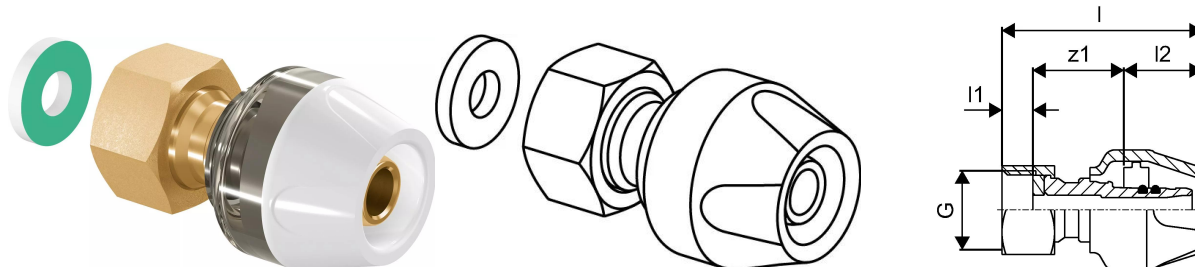

## Uponor RTM adapter swivel nut 20-3/4"SN

**1057376**

- Cylindrical female thread acc. To EN ISO 228-1
- Made of brass
- Releasable screw connector for connection to on-wall fittings, filters and shut-off valves.

## Uponor RTM adapter swivel nut 20-3/4"SN

1057376

### Technical data

|                            |                |
|----------------------------|----------------|
| Item no EAN                | 4021598118799  |
| Item no GTIN               | 04021598118799 |
| Item (unit of measurement) | pce            |
| Length (l)                 | 54 mm          |
| Length (l1)                | 9 mm           |
| Length (l2)                | 22 mm          |
| Packaging Quantity 1       | 1              |
| Packaging Quantity 4       | 24             |
| Packaging Quantity 3       | 96             |
| Packaging GTIN PL1         | 06414905408528 |
| Packaging GTIN PL2         | 06414905408535 |
| Packaging GTIN PL3         | 06414905408542 |
| Packaging GTIN PL4         | 06414905408559 |
| Item Unit Length           | 50             |
| Item Unit Height           | 35             |
| Item Unit Weight           | 0,1189         |
| Item Unit Width            | 35             |