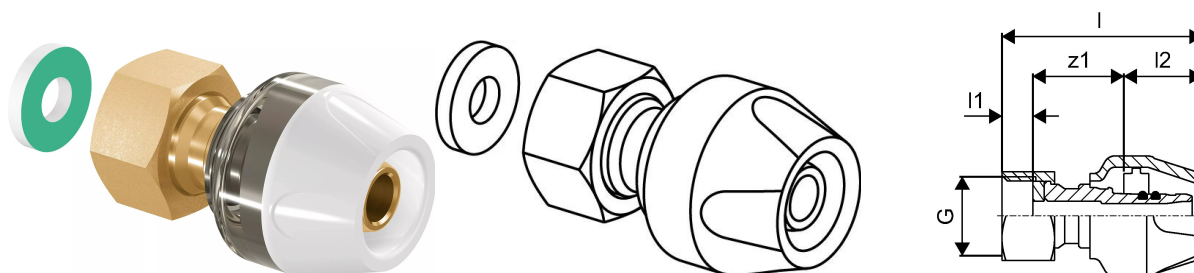

Uponor RTM adapter swivel nut 16-1/2"SN

1057375

- Cylindrical female thread acc. To EN ISO 228-1
- Made of brass
- Releasable screw connector for connection to on-wall fittings, filters and shut-off valves.

Uponor RTM adapter swivel nut 16-1/2"SN

1057375

Technical data

Item no EAN	4021598118782
Item no GTIN	04021598118782
Item (unit of measurement)	pce
Length (l)	52 mm
Length (l1)	9 mm
Length (l2)	18 mm
Packaging Quantity 1	1
Packaging Quantity 4	24
Packaging Quantity 3	96
Packaging GTIN PL1	06414905462926
Packaging GTIN PL2	06414905442577
Packaging GTIN PL3	06414905449248
Packaging GTIN PL4	06414905495276
Item Unit Length	43
Item Unit Height	27
Item Unit Weight	0,0688
Item Unit Width	27