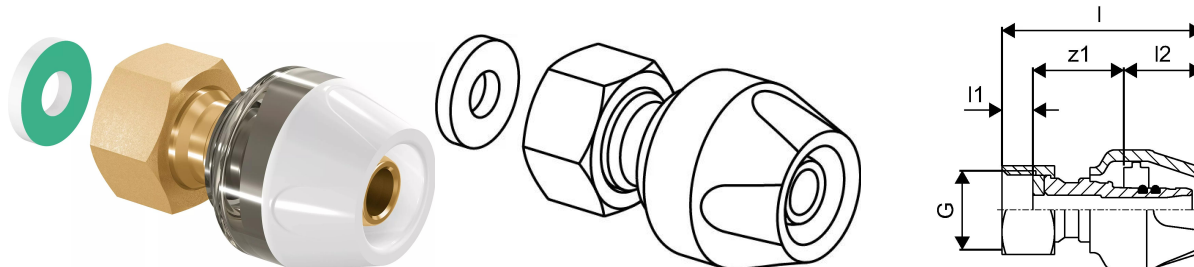

Uponor RTM adapter swivel nut 16-1/2"SN

1057375

- Cylindrical female thread acc. To EN ISO 228-1
- Made of brass
- Releasable screw connector for connection to on-wall fittings, filters and shut-off valves.

Uponor RTM adapter swivel nut 16-1/2"SN

1057375

Technical data

Item no EAN	4021598118782
Item no GTIN	04021598118782
Item (unit of measurement)	pce
Length (l)	52 mm
Length (l1)	9 mm
Length (l2)	18 mm
Packaging Quantity 1	1
Packaging Quantity 4	24
Packaging Quantity 3	96
Packaging GTIN PL1	06414905462926
Packaging GTIN PL2	06414905442577
Packaging GTIN PL3	06414905449248
Packaging GTIN PL4	06414905495276
Item Unit Length	43
Item Unit Height	27
Item Unit Weight	0,0688
Item Unit Width	27