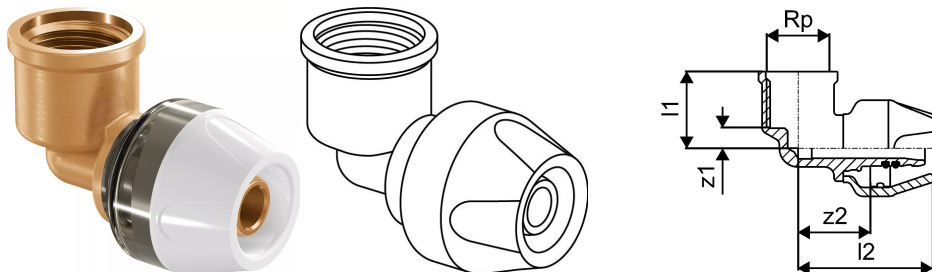

## Uponor RTM elbow adapter female thread 16-Rp1/2"FT

**1048590**

- Cylindrical female thread acc. to ISO 7.
- Made of brass

## Uponor RTM elbow adapter female thread 16-Rp1/2"FT

1048590

### Technical data

Item no EAN	4021598116580
Item no GTIN	04021598116580
Item no VVS	045472689
Item (unit of measurement)	pce
Female_thread_Rp	1/2 inch
Length (l1)	26 mm
Length (l2)	44 mm
z2	26 mm
Packaging Quantity 1	1
Packaging Quantity 4	48
Packaging Quantity 3	192
Packaging GTIN PL1	06414905407750
Packaging GTIN PL2	06414905407767
Packaging GTIN PL3	06414905407774
Packaging GTIN PL4	06414905407781
Item Unit Length	50
Item Unit Height	34
Item Unit Weight	0,08794
Item Unit Width	20