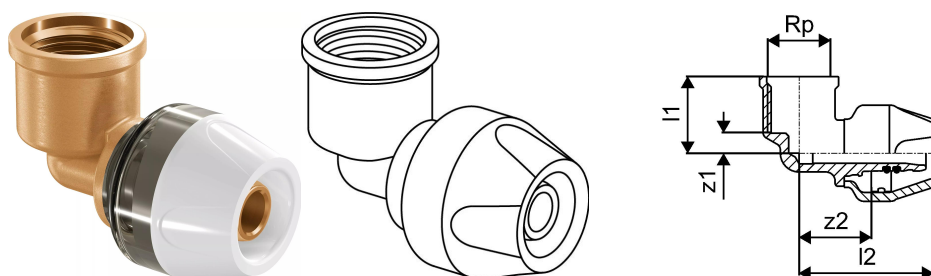

## Uponor RTM elbow adapter female thread 16-Rp1/2"FT

**1048590**

- Cylindrical female thread acc. to ISO 7.
- Made of brass

## Uponor RTM elbow adapter female thread 16-Rp1/2"FT

1048590

### Technical data

Item no EAN	4021598116580
Item no GTIN	04021598116580
Item no VVS	045472689
Item (unit of measurement)	pce
Female_thread_Rp	1/2 inch
Length (l1)	26 mm
Length (l2)	44 mm
z2	26 mm
Packaging Quantity 1	1
Packaging Quantity 4	48
Packaging Quantity 3	192
Packaging GTIN PL1	06414905407750
Packaging GTIN PL2	06414905407767
Packaging GTIN PL3	06414905407774
Packaging GTIN PL4	06414905407781
Item Unit Length	50
Item Unit Height	34
Item Unit Weight	0,08794
Item Unit Width	20