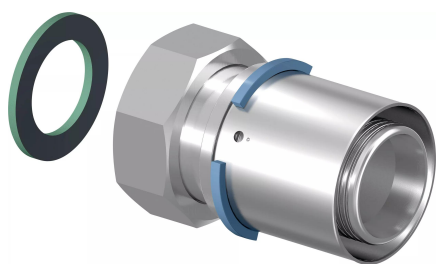

## Uponor S-Press adapter swivel nut 50-G2"SN

**1046939**

- Made of tin-plated brass
- Fast installation with easy bevel and without calibration
- Colour code
- Releasable screw connector for connection to on-wall fittings, filters and shut-off valves
- Thread acc. to EN ISO 228-1.

## Uponor S-Press adapter swivel nut 50-G2"SN

1046939

### Technical data

Item no EAN	4021598114357
Item no GTIN	04021598114357
Item no VVS	045483054
Item (unit of measurement)	pce
Length (l)	82 mm
Length (l1)	12 mm
Length (l2)	38 mm
Packaging Quantity 1	3
Packaging GTIN PL1	06414905401758
Packaging GTIN PL4	06414905401765
Item Unit Length	80
Item Unit Height	66
Item Unit Weight	0,497
Item Unit Width	66