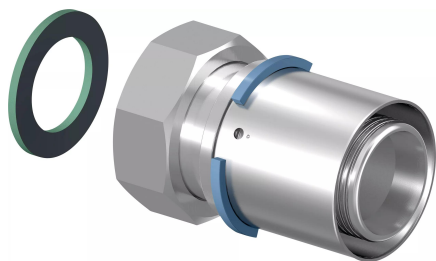

## Uponor S-Press adapter swivel nut 50-G2"SN

**1046939**

- Made of tin-plated brass
- Fast installation with easy bevel and without calibration
- Colour code
- Releasable screw connector for connection to on-wall fittings, filters and shut-off valves
- Thread acc. to EN ISO 228-1.

## Uponor S-Press adapter swivel nut 50-G2"SN

1046939

### Technical data

Item no EAN	4021598114357
Item no GTIN	04021598114357
Item no VVS	045483054
Item (unit of measurement)	pce
Length (l)	82 mm
Length (l1)	12 mm
Length (l2)	38 mm
Packaging Quantity 1	3
Packaging Quantity 4	576
Packaging GTIN PL1	06414905401758
Packaging GTIN PL4	06414905401765
Item Unit Length	80
Item Unit Height	66
Item Unit Weight	0,497
Item Unit Width	66