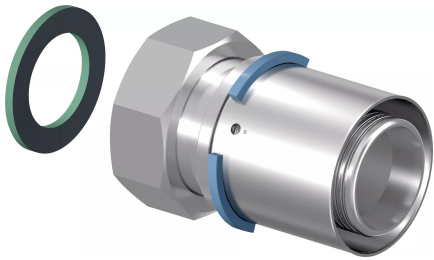

## Uponor S-Press adapter swivel nut 50-G2"SN

**1046939**

- Made of tin-plated brass
- Fast installation with easy bevel and without calibration
- Colour code
- Releasable screw connector for connection to on-wall fittings, filters and shut-off valves
- Thread acc. to EN ISO 228-1.

## Uponor S-Press adapter swivel nut 50-G2"SN

1046939

### Technical data

Item no EAN	4021598114357
Item no GTIN	04021598114357
Item no VVS	045483054
Item (unit of measurement)	pce
Length (l)	82 mm
Length (l1)	12 mm
Length (l2)	38 mm
Packaging Quantity 1	3
Packaging Quantity 4	576
Packaging GTIN PL1	06414905401758
Packaging GTIN PL4	06414905401765
Item Unit Length	80
Item Unit Height	66
Item Unit Weight	0,497
Item Unit Width	66