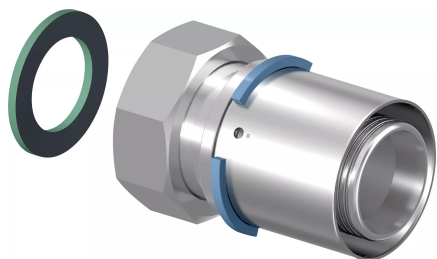

## Uponor S-Press adapter swivel nut 50-G2"SN

**1046939**

- Made of tin-plated brass
- Fast installation with easy bevel and without calibration
- Colour code
- Releasable screw connector for connection to on-wall fittings, filters and shut-off valves
- Thread acc. to EN ISO 228-1.

## Uponor S-Press adapter swivel nut 50-G2"SN

1046939

### Technical data

Item no EAN	4021598114357
Item no GTIN	04021598114357
Item no VVS	045483054
Item (unit of measurement)	pce
Length (l)	82 mm
Length (l1)	12 mm
Length (l2)	38 mm
Packaging Quantity 1	3
Packaging GTIN PL1	06414905401758
Packaging GTIN PL4	06414905401765
Item Unit Length	80
Item Unit Height	66
Item Unit Weight	0,497
Item Unit Width	66