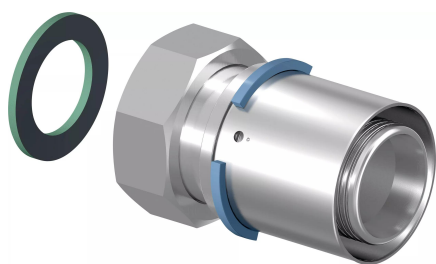

Uponor S-Press adapter swivel nut 50-G1 3/4"SN

1046938

- Made of tin-plated brass
- Fast installation with easy bevel and without calibration
- Colour code
- Releasable screw connector for connection to on-wall fittings, filters and shut-off valves
- Thread acc. to EN ISO 228-1.

Uponor S-Press adapter swivel nut 50-G1 3/4"SN

1046938

Technical data

Item no EAN	4021598114340
Item no GTIN	04021598114340
Item no VVS	045483448
Item (unit of measurement)	pce
Length (l)	82 mm
Length (l1)	12 mm
Length (l2)	38 mm
Packaging Quantity 1	3
Packaging Quantity 4	1152
Packaging GTIN PL1	06414905460731
Packaging GTIN PL4	06414905493548
Item Unit Length	65
Item Unit Height	60
Item Unit Weight	0,478
Item Unit Width	60