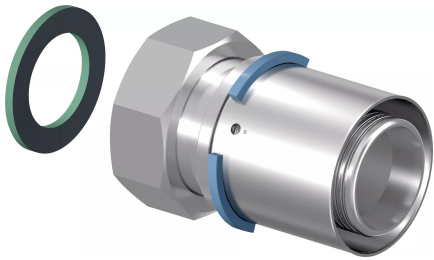

Uponor S-Press adapter swivel nut 50-G1 3/4"SN

1046938

- Made of tin-plated brass
- Fast installation with easy bevel and without calibration
- Colour code
- Releasable screw connector for connection to on-wall fittings, filters and shut-off valves
- Thread acc. to EN ISO 228-1.

Uponor S-Press adapter swivel nut 50-G1 3/4"SN

1046938

Technical data

Item no EAN	4021598114340
Item no GTIN	04021598114340
Item no VVS	045483448
Item (unit of measurement)	pce
Length (l)	82 mm
Length (l1)	12 mm
Length (l2)	38 mm
Packaging Quantity 1	3
Packaging Quantity 4	1152
Packaging GTIN PL1	06414905460731
Packaging GTIN PL4	06414905493548
Item Unit Length	65
Item Unit Height	60
Item Unit Weight	0,478
Item Unit Width	60