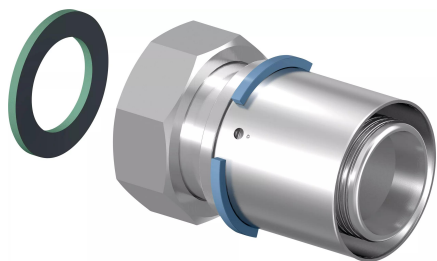

Uponor S-Press adapter swivel nut 50-G1 3/4"SN

1046938

- Made of tin-plated brass
- Fast installation with easy bevel and without calibration
- Colour code
- Releasable screw connector for connection to on-wall fittings, filters and shut-off valves
- Thread acc. to EN ISO 228-1.

Uponor S-Press adapter swivel nut 50-G1 3/4"SN

1046938

Technical data

Item no EAN	4021598114340
Item no GTIN	04021598114340
Item no VVS	045483448
Item (unit of measurement)	pce
Length (l)	82 mm
Length (l1)	12 mm
Length (l2)	38 mm
Packaging Quantity 1	3
Packaging GTIN PL1	06414905460731
Packaging GTIN PL4	06414905493548
Item Unit Length	65
Item Unit Height	60
Item Unit Weight	0,478
Item Unit Width	60