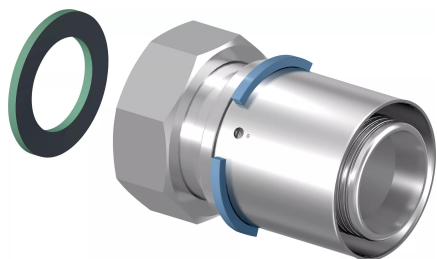

Uponor S-Press adapter swivel nut 50-G1 3/4"SN

1046938

- Made of tin-plated brass
- Fast installation with easy bevel and without calibration
- Colour code
- Releasable screw connector for connection to on-wall fittings, filters and shut-off valves
- Thread acc. to EN ISO 228-1.

Uponor S-Press adapter swivel nut 50-G1 3/4"SN

1046938

Technical data

Item no EAN	4021598114340
Item no GTIN	04021598114340
Item no VVS	045483448
Item (unit of measurement)	pce
Length (l)	82 mm
Length (l1)	12 mm
Length (l2)	38 mm
Packaging Quantity 1	3
Packaging GTIN PL1	06414905460731
Packaging GTIN PL4	06414905493548
Item Unit Length	65
Item Unit Height	60
Item Unit Weight	0,478
Item Unit Width	60