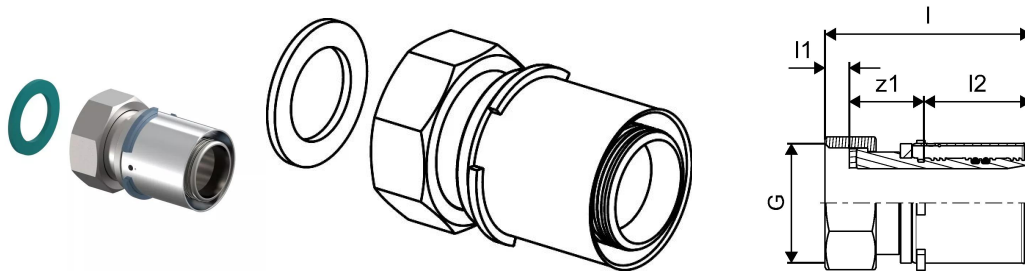

Uponor S-Press adapter swivel nut 40-G1 1/2"SN

1046937

- Made of tin-plated brass
- Fast installation with easy bevel and without calibration
- Colour code
- Releasable screw connector for connection to on-wall fittings, filters and shut-off valves
- Thread acc. to EN ISO 228-1.

Uponor S-Press adapter swivel nut 40-G1 1/2"SN

1046937

Technical data

Item no EAN	4021598114333
Item no GTIN	04021598114333
Item no VVS	045483042
Item (unit of measurement)	pce
Length (l)	77 mm
Length (l1)	10 mm
Length (l2)	38 mm
Packaging Quantity 1	5
Packaging Quantity 4	960
Packaging GTIN PL1	06414905401734
Packaging GTIN PL4	06414905401741
Item Unit Length	74
Item Unit Height	55
Item Unit Weight	0,358
Item Unit Width	55