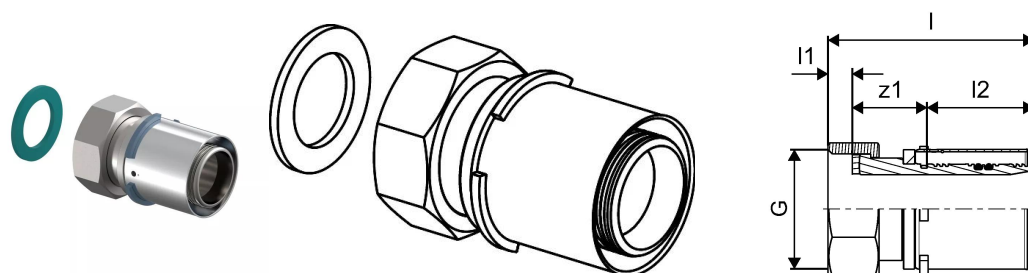

Uponor S-Press adapter swivel nut 40-G1 1/2"SN

1046937

- Made of tin-plated brass
- Fast installation with easy bevel and without calibration
- Colour code
- Releasable screw connector for connection to on-wall fittings, filters and shut-off valves
- Thread acc. to EN ISO 228-1.

Uponor S-Press adapter swivel nut 40-G1 1/2"SN

1046937

Technical data

Item no EAN	4021598114333
Item no GTIN	04021598114333
Item no VVS	045483042
Item (unit of measurement)	pce
Length (l)	77 mm
Length (l1)	10 mm
Length (l2)	38 mm
Packaging Quantity 1	5
Packaging Quantity 4	960
Packaging GTIN PL1	06414905401734
Packaging GTIN PL4	06414905401741
Item Unit Length	74
Item Unit Height	55
Item Unit Weight	0,358
Item Unit Width	55