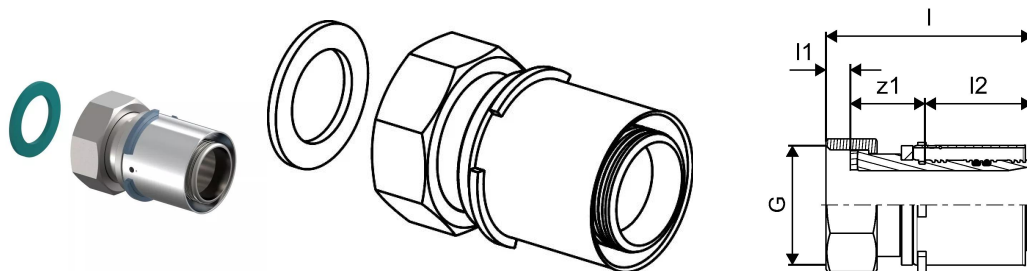

Uponor S-Press adapter swivel nut 40-G1 1/2"SN

1046937

- Made of tin-plated brass
- Fast installation with easy bevel and without calibration
- Colour code
- Releasable screw connector for connection to on-wall fittings, filters and shut-off valves
- Thread acc. to EN ISO 228-1.

Uponor S-Press adapter swivel nut 40-G1 1/2"SN

1046937

Technical data

Item no EAN	4021598114333
Item no GTIN	04021598114333
Item no VVS	045483042
Item (unit of measurement)	pce
Length (l)	77 mm
Length (l1)	10 mm
Length (l2)	38 mm
Packaging Quantity 1	5
Packaging GTIN PL1	06414905401734
Packaging GTIN PL4	06414905401741
Item Unit Length	74
Item Unit Height	55
Item Unit Weight	0,358
Item Unit Width	55