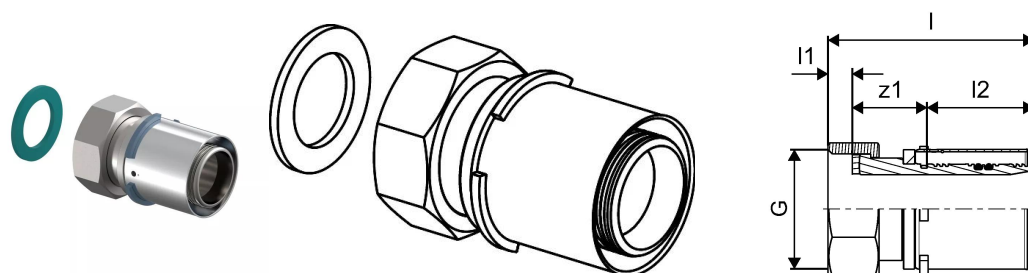

Uponor S-Press adapter swivel nut 40-G1 1/2"SN

1046937

- Made of tin-plated brass
- Fast installation with easy bevel and without calibration
- Colour code
- Releasable screw connector for connection to on-wall fittings, filters and shut-off valves
- Thread acc. to EN ISO 228-1.

Uponor S-Press adapter swivel nut 40-G1 1/2"SN

1046937

Technical data

Item no EAN	4021598114333
Item no GTIN	04021598114333
Item no VVS	045483042
Item (unit of measurement)	pce
Length (l)	77 mm
Length (l1)	10 mm
Length (l2)	38 mm
Packaging Quantity 1	5
Packaging GTIN PL1	06414905401734
Packaging GTIN PL4	06414905401741
Item Unit Length	74
Item Unit Height	55
Item Unit Weight	0,358
Item Unit Width	55