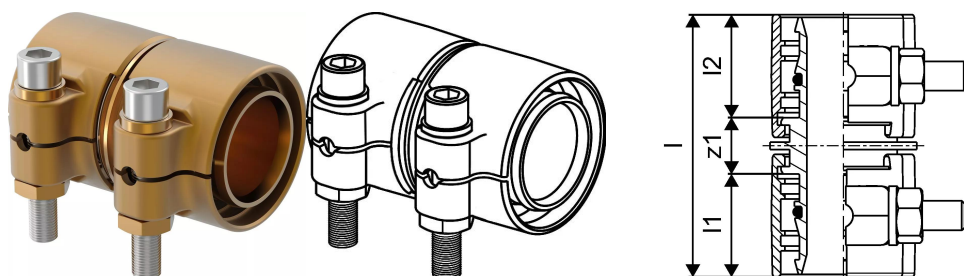

#### Specification

- Wipex fittings in corrosion-resistant brass, dezincification based on EN ISO 6509 with stainless steel screw.
- O-ring sealing between Wipex coupling and base fitting connectors
- Bolt set for couplers include a hex socket bolt in stainless steel and the nut as well as washer from brass
- Pre-open sleeve design with assembled support part for the dimension 63-110mm.

#### Application

- Fittings for pipe systems Thermo, Aqua, Quattro, Supra, Supra PLUS and Supra Standard
- Connection of PE and PE-Xa medium pipe to couplers with cylindrical inch male thread
- Max. operating temperature 95°C

### Technical data

Item no EAN	7331541200790
Item no GTIN	07331541200790
Item no VVS	087882063
RSK no.	2410697
Item no NRF	8360795
Item no LVI	1932105
Item (unit of measurement)	pce
Length (l)	105 mm
Length (l1)	46 mm
Length (l2)	46 mm
Packaging Quantity 1	1
Packaging Quantity 3	5
Packaging Quantity 4	300
Packaging GTIN PL1	06414905400058
Packaging GTIN PL3	06414905400065
Packaging GTIN PL4	06414905400072
Item Unit Length	85
Item Unit Height	110
Item Unit Weight	1,501
Item Unit Width	77