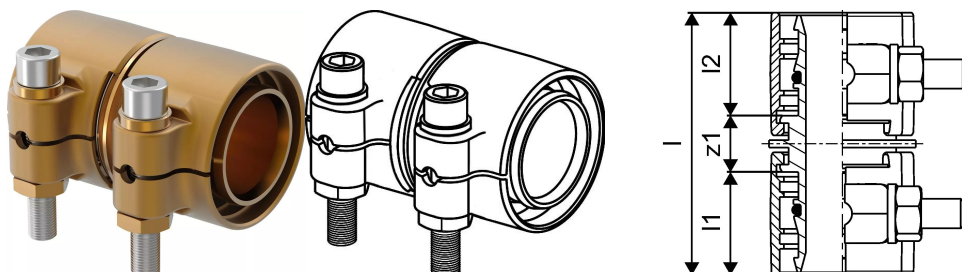

## Uponor Wipex jointing equal PN6 63x5,8-63x5,8

**1042981**

- Connection of PE-Xa or PE pipe
- 6bar, SDR 11
- DR = dezincification resistance brass

#### Specification

- Wipex fittings in corrosion-resistant brass, dezincification based on EN ISO 6509 with stainless steel screw.
- O-ring sealing between Wipex coupling and base fitting connectors
- Bolt set for couplers include a hex socket bolt in stainless steel and the nut as well as washer from brass
- Pre-open sleeve design with assembled support part for the dimension 63-110mm.

#### Application

- Fittings for pipe systems Thermo, Aqua, Quattro, Supra, Supra PLUS and Supra Standard
- Connection of PE and PE-Xa medium pipe to couplers with cylindrical inch male thread
- Max. operating temperature 95°C

### Technical data

Item no EAN	7331541200790
Item no GTIN	07331541200790
Item no VVS	087882063
RSK no.	2410697
Item no NRF	8360795
Item no LVI	1932105
Item (unit of measurement)	pce
Length (l)	105 mm
Length (l1)	46 mm
Length (l2)	46 mm
Packaging Quantity 1	1
Packaging Quantity 3	5
Packaging Quantity 4	300
Packaging GTIN PL1	06414905400058
Packaging GTIN PL3	06414905400065
Packaging GTIN PL4	06414905400072
Item Unit Length	85
Item Unit Height	110
Item Unit Weight	1,501
Item Unit Width	77