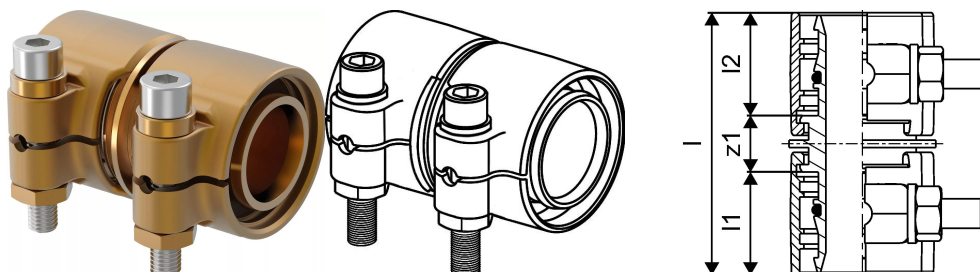

## Uponor Wipex jointing equal PN6 40x3,7-40x3,7

**1042980**

- Connection of PE-Xa or PE pipe
- 6bar, SDR 11
- DR = dezincification resistance brass

#### Specification

- Wipex fittings in corrosion-resistant brass, dezincification based on EN ISO 6509 with stainless steel screw.
- O-ring sealing between Wipex coupling and base fitting connectors
- Bolt set for couplers include a hex socket bolt in stainless steel and the nut as well as washer from brass
- Pre-open sleeve design with assembled support part for the dimension 63-110mm.

#### Application

- Fittings for pipe systems Thermo, Aqua, Quattro, Supra, Supra PLUS and Supra Standard
- Connection of PE and PE-Xa medium pipe to couplers with cylindrical inch male thread
- Max. operating temperature 95°C

### Technical data

Item no EAN	7331541200783
Item no GTIN	07331541200783
Item no VVS	087882040
RSK no.	2410695
Item no NRF	8360793
Item no LVI	1932103
Item (unit of measurement)	pce
Length (l)	71 mm
Length (l1)	29 mm
Length (l2)	29 mm
Packaging Quantity 1	1
Packaging Quantity 3	15
Packaging Quantity 4	1440
Packaging GTIN PL1	06414905400027
Packaging GTIN PL3	06414905400034
Packaging GTIN PL4	06414905400041
Item Unit Length	60
Item Unit Height	77
Item Unit Weight	0,538
Item Unit Width	46