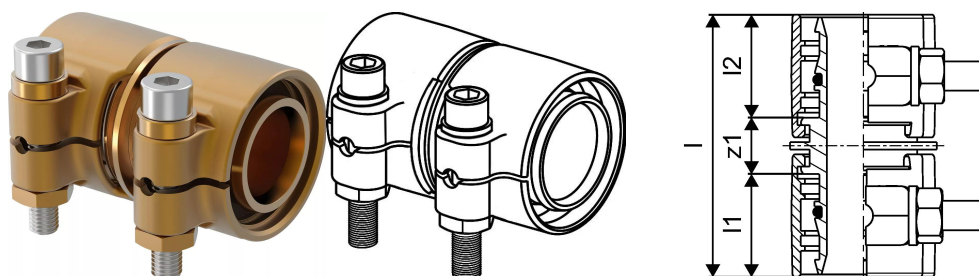

#### Specification

- Wipex fittings in corrosion-resistant brass, dezincification based on EN ISO 6509 with stainless steel screw.
- O-ring sealing between Wipex coupling and base fitting connectors
- Bolt set for couplers include a hex socket bolt in stainless steel and the nut as well as washer from brass
- Pre-open sleeve design with assembled support part for the dimension 63-110mm.

#### Application

- Fittings for pipe systems Thermo, Aqua, Quattro, Supra, Supra PLUS and Supra Standard
- Connection of PE and PE-Xa medium pipe to couplers with cylindrical inch male thread
- Max. operating temperature 95°C

### Technical data

Item no EAN	7331541200783
Item no GTIN	07331541200783
Item no VVS	087882040
RSK no.	2410695
Item no NRF	8360793
Item no LVI	1932103
Item (unit of measurement)	pce
Length (l)	71 mm
Length (l1)	29 mm
Length (l2)	29 mm
Packaging Quantity 1	1
Packaging Quantity 3	15
Packaging Quantity 4	1440
Packaging GTIN PL1	06414905400027
Packaging GTIN PL3	06414905400034
Packaging GTIN PL4	06414905400041
Item Unit Length	60
Item Unit Height	77
Item Unit Weight	0,538
Item Unit Width	46