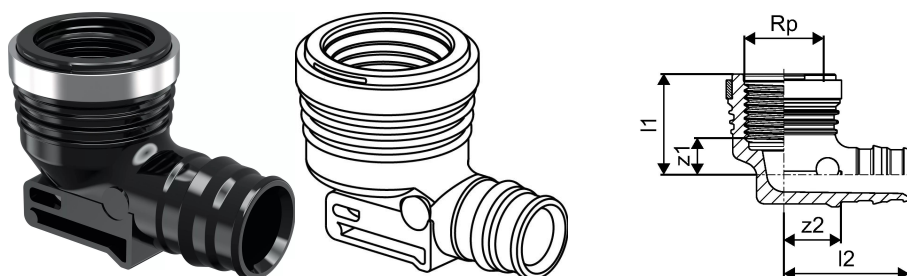

Uponor Q&E elbow adapter female thread PPSU 20-Rp1/2"FT

1042335

**About Uponor Q&E elbow adapter female thread PPSU****Specification**

- Q&E fittings and rings for Uponor Pex pipes
- Metal fittings are made of high quality brass
- Plastic fittings are made of polyphenilsulphone
- Q&E rings must be ordered separately if not different mentioned

Application

if not different mentioned:

- Male and female threads acc.to EN 10226-1.

Uponor Q&E elbow adapter female thread PPSU 20-Rp1/2"FT

1042335

Technical data

Item no EAN	6414907054419
Item no GTIN	06414907054419
RSK no.	1896682
Item (unit of measurement)	pce
Female_thread_Rp	1/2 inch
Length (l1)	27 mm
Length (l2)	38 mm
z2	16 mm
Packaging Quantity 1	5
Packaging Quantity 3	50
Packaging Quantity 4	5600
Packaging GTIN PL1	06414905267392
Packaging GTIN PL3	06414905267408
Packaging GTIN PL4	06414905267415
Item Unit Length	47
Item Unit Height	31
Item Unit Weight	0,021
Item Unit Width	37