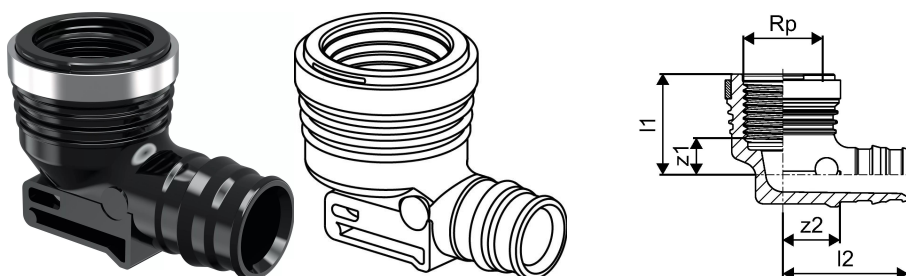

Uponor Q&E elbow adapter female thread PPSU 20-Rp1/2"FT

1042335

**About Uponor Q&E elbow adapter female thread PPSU****Specification**

- Q&E fittings and rings for Uponor Pex pipes
- Metal fittings are made of high quality brass
- Plastic fittings are made of polyphenilsulphone
- Q&E rings must be ordered separately if not different mentioned

Application

if not different mentioned:

- Male and female threads acc.to EN 10226-1.

Uponor Q&E elbow adapter female thread PPSU 20-Rp1/2"FT

1042335

Technical data

Item no EAN	6414907054419
Item no GTIN	06414907054419
RSK no.	1896682
Item (unit of measurement)	pce
Female_thread_Rp	1/2 inch
Length (l1)	27 mm
Length (l2)	38 mm
z2	16 mm
Packaging Quantity 1	5
Packaging Quantity 3	50
Packaging Quantity 4	5600
Packaging GTIN PL1	06414905267392
Packaging GTIN PL3	06414905267408
Packaging GTIN PL4	06414905267415
Item Unit Length	47
Item Unit Height	31
Item Unit Weight	0,021
Item Unit Width	37