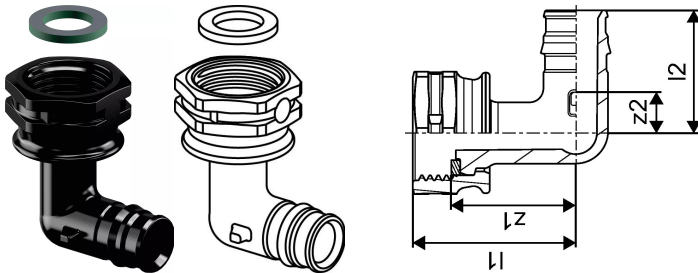

Uponor Q&E elbow adapter swivel nut PPSU 16-G1/2"SN

1038037

**About Uponor Q&E elbow adapter swivel nut PPSU****Specification**

- Q&E fittings and rings for Uponor Pex pipes
- Metal fittings are made of high quality brass
- Plastic fittings are made of polyphenylsulphone
- Q&E rings must be ordered separately if not different mentioned

Application

if not different mentioned:

- Male and female threads acc.to EN 10226-1.

Uponor Q&E elbow adapter swivel nut PPSU 16-G1/2"SN

1038037

Technical data

Item no EAN	6414907050206
Item no GTIN	06414907050206
Item no VVS	045275316
RSK no.	1896685
Item no NRF	5110752
Item no LVI	2072558
Item (unit of measurement)	pce
Length (l1)	36 mm
Length (l2)	27 mm
z2	9 mm
Packaging Quantity 1	1
Packaging Quantity 3	40
Packaging Quantity 4	4480
Packaging GTIN PL1	06414905266456
Packaging GTIN PL3	06414905266463
Packaging GTIN PL4	06414905266470
Item Unit Length	33
Item Unit Height	26
Item Unit Weight	0,013
Item Unit Width	40