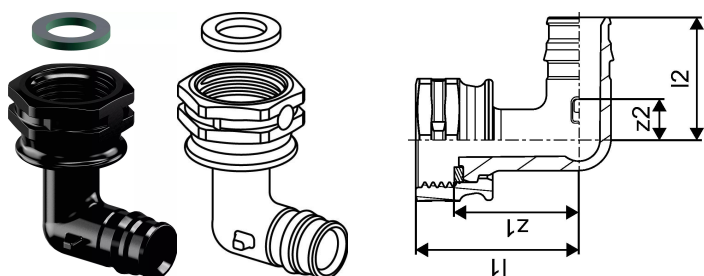

Uponor Q&E elbow adapter swivel nut PPSU 16-G1/2"SN

1038037

**About Uponor Q&E elbow adapter swivel nut PPSU****Specification**

- Q&E fittings and rings for Uponor Pex pipes
- Metal fittings are made of high quality brass
- Plastic fittings are made of polyphenylsulphone
- Q&E rings must be ordered separately if not different mentioned

Application

if not different mentioned:

- Male and female threads acc.to EN 10226-1.

Uponor Q&E elbow adapter swivel nut PPSU 16-G1/2"SN

1038037

Technical data

Item no EAN	6414907050206
Item no GTIN	06414907050206
Item no VVS	045275316
RSK no.	1896685
Item no NRF	5110752
Item no LVI	2072558
Item (unit of measurement)	pce
Length (l1)	36 mm
Length (l2)	27 mm
z2	9 mm
Packaging Quantity 1	1
Packaging Quantity 3	40
Packaging Quantity 4	4480
Packaging GTIN PL1	06414905266456
Packaging GTIN PL3	06414905266463
Packaging GTIN PL4	06414905266470
Item Unit Length	33
Item Unit Height	26
Item Unit Weight	0,013
Item Unit Width	40