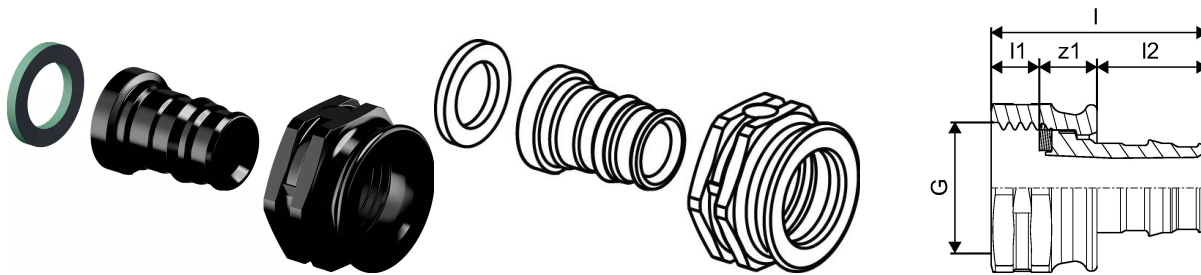

## Uponor Q&E adapter swivel nut PPSU 20-G1/2"SN

1038022

#### Specification

- Q&E fittings and rings for Uponor Pex pipes
- Metal fittings are made of high quality brass
- Plastic fittings are made of polyphenilsulphone
- Q&E rings must be ordered separately if not different mentioned

### Technical data

Item no EAN	6414907050169
Item no GTIN	06414907050169
RSK no.	1899721
Item no NRF	5110748
Item no LVI	2072555
Item (unit of measurement)	pce
Length (l)	47 mm
Length (l1)	9 mm
Length (l2)	22 mm
Packaging Quantity 1	1
Packaging Quantity 3	40
Packaging Quantity 4	4480
Packaging GTIN PL1	06414905266333
Packaging GTIN PL3	06414905266340
Packaging GTIN PL4	06414905266357
Item Unit Length	47
Item Unit Height	27
Item Unit Weight	0,013
Item Unit Width	27