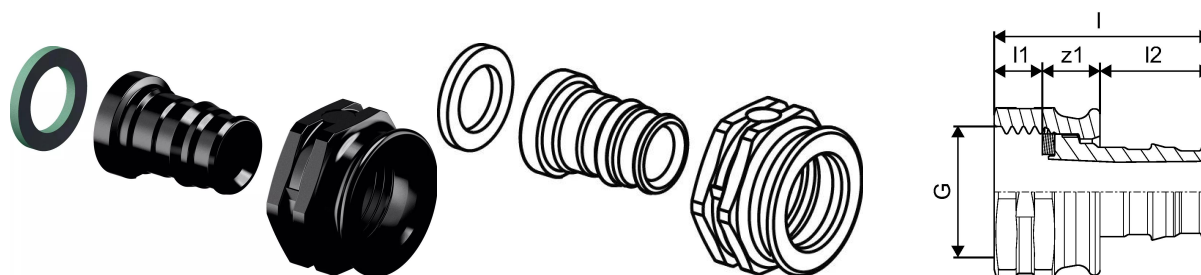

#### Specification

- Q&E fittings and rings for Uponor Pex pipes
- Metal fittings are made of high quality brass
- Plastic fittings are made of polyphenilsulphone
- Q&E rings must be ordered separately if not different mentioned

#### Application

if not different mentioned:

- Male and female threads acc.to EN 10226-1.

### Technical data

Item no EAN	6414907050169
Item no GTIN	06414907050169
RSK no.	1899721
Item no NRF	5110748
Item no LVI	2072555
Item (unit of measurement)	pce
Length (l)	47 mm
Length (l1)	9 mm
Length (l2)	22 mm
Packaging Quantity 1	1
Packaging Quantity 3	40
Packaging Quantity 4	4480
Packaging GTIN PL1	06414905266333
Packaging GTIN PL3	06414905266340
Packaging GTIN PL4	06414905266357
Item Unit Length	47
Item Unit Height	27
Item Unit Weight	0,013
Item Unit Width	27