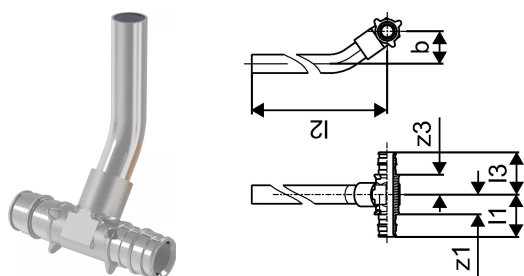

## Uponor Smart Radi tee plated Q&E 20-15CU-20 l=300mm

**1023050**

- With coated copper pipe 15 x 1 mm.
- The connection of the coated copper pipe 15 x 1 mm to the radiator can be made with the Uponor clamp compression adapter Cu (Item-No. 1013830).

## Uponor Smart Radi tee plated Q&E 20-15CU-20 l=300mm

1023050

### Technical data

|                            |                |
|----------------------------|----------------|
| Item no EAN                | 7331541189248  |
| Item no GTIN               | 07331541189248 |
| Item (unit of measurement) | pce            |
| Length (l1)                | 39 mm          |
| Length (l2)                | 302 mm         |
| Length (l3)                | 39 mm          |
| z3                         | 17 mm          |
| Packaging Quantity 1       | 2              |
| Packaging Quantity 3       | 30             |
| Packaging GTIN PL1         | 06414905261802 |
| Packaging GTIN PL3         | 06414905261819 |
| Item Unit Length           | 315            |
| Item Unit Height           | 45             |
| Item Unit Weight           | 0,209          |
| Item Unit Width            | 80             |