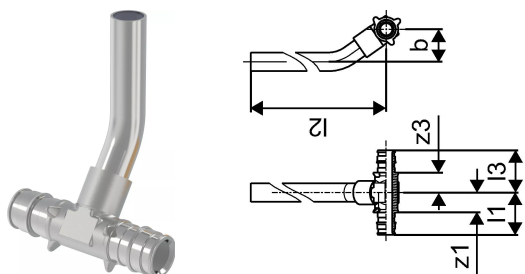

## Uponor Smart Radi tee plated Q&E 20-15CU-20 l=300mm

**1023050**

- With coated copper pipe 15 x 1 mm.
- The connection of the coated copper pipe 15 x 1 mm to the radiator can be made with the Uponor clamp compression adapter Cu (Item-No. 1013830).

## Uponor Smart Radi tee plated Q&E 20-15CU-20 l=300mm

1023050

### Technical data

|                            |                |
|----------------------------|----------------|
| Item no EAN                | 7331541189248  |
| Item no GTIN               | 07331541189248 |
| Item (unit of measurement) | pce            |
| Length (l1)                | 39 mm          |
| Length (l2)                | 302 mm         |
| Length (l3)                | 39 mm          |
| z3                         | 17 mm          |
| Packaging Quantity 1       | 2              |
| Packaging Quantity 3       | 30             |
| Packaging GTIN PL1         | 06414905261802 |
| Packaging GTIN PL3         | 06414905261819 |
| Item Unit Length           | 315            |
| Item Unit Height           | 45             |
| Item Unit Weight           | 0,209          |
| Item Unit Width            | 80             |