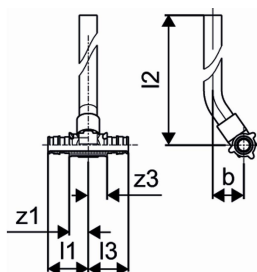

Uponor Smart Radi tee plated Q&E 16-15CU-16 I=300mm

1023049

- With coated copper pipe 15 x 1 mm.
- The connection of the coated copper pipe 15 x 1 mm to the radiator can be made with the Uponor clamp compression adapter Cu (Item-No. 1013830).

Uponor Smart Radi tee plated Q&E 16-15CU-16 I=300mm

1023049

Technical data

Item no EAN	7331541189224
Item no GTIN	07331541189224
Item (unit of measurement)	pce
Length (l1)	34 mm
Length (l2)	302 mm
Length (l3)	34 mm
z3	16 mm
Packaging Quantity 1	2
Packaging Quantity 3	30
Packaging GTIN PL1	06414905261772
Packaging GTIN PL3	06414905261789
Packaging GTIN PL4	06414905261796
Item Unit Length	311
Item Unit Height	60
Item Unit Weight	0,21
Item Unit Width	75