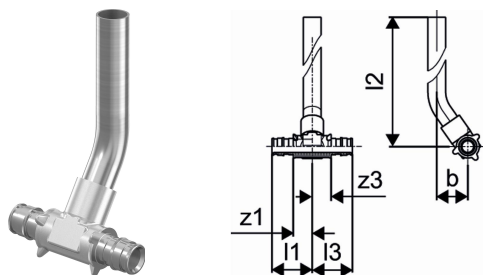

Uponor Smart Radi tee plated Q&E 16-15CU-16 I=300mm

1023049

- With coated copper pipe 15 x 1 mm.
- The connection of the coated copper pipe 15 x 1 mm to the radiator can be made with the Uponor clamp compression adapter Cu (Item-No. 1013830).

Uponor Smart Radi tee plated Q&E 16-15CU-16 I=300mm

1023049

Technical data

Item no EAN	7331541189224
Item no GTIN	07331541189224
Item (unit of measurement)	pce
Length (l1)	34 mm
Length (l2)	302 mm
Length (l3)	34 mm
z3	16 mm
Packaging Quantity 1	2
Packaging Quantity 3	30
Packaging GTIN PL1	06414905261772
Packaging GTIN PL3	06414905261789
Packaging GTIN PL4	06414905261796
Item Unit Length	311
Item Unit Height	60
Item Unit Weight	0,21
Item Unit Width	75