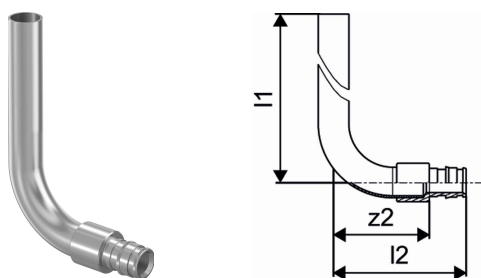

Uponor Smart Radi elbow adapter plated Q&E 16-15CU l=300mm

1023045

- With coated copper pipe 15 x 1 mm.
- The connection of the coated copper pipe 15 x 1 mm to the radiator can be made with the Uponor clamp compression adapter Cu (Item-No. 1013830).

Uponor Smart Radi elbow adapter plated Q&E 16-15CU l=300mm

1023045

Technical data

Item no EAN	7331541186636
Item no GTIN	07331541186636
Item (unit of measurement)	pce
Length (l1)	300 mm
Length (l2)	65 mm
z2	47 mm
Packaging Quantity 1	2
Packaging Quantity 3	40
Packaging GTIN PL1	06414905261710
Packaging GTIN PL3	06414905261727
Item Unit Length	300
Item Unit Height	70
Item Unit Weight	0,15
Item Unit Width	12