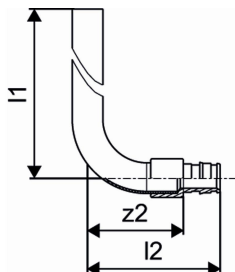

Uponor Smart Radi elbow adapter plated Q&E 16-15CU l=300mm

1023045

- With coated copper pipe 15 x 1 mm.
- The connection of the coated copper pipe 15 x 1 mm to the radiator can be made with the Uponor clamp compression adapter Cu (Item-No. 1013830).

Uponor Smart Radi elbow adapter plated Q&E 16-15CU l=300mm

1023045

Technical data

Item no EAN	7331541186636
Item no GTIN	07331541186636
Item (unit of measurement)	pce
Length (l1)	300 mm
Length (l2)	65 mm
z2	47 mm
Packaging Quantity 1	2
Packaging Quantity 3	40
Packaging GTIN PL1	06414905261710
Packaging GTIN PL3	06414905261727
Item Unit Length	300
Item Unit Height	70
Item Unit Weight	0,15
Item Unit Width	12