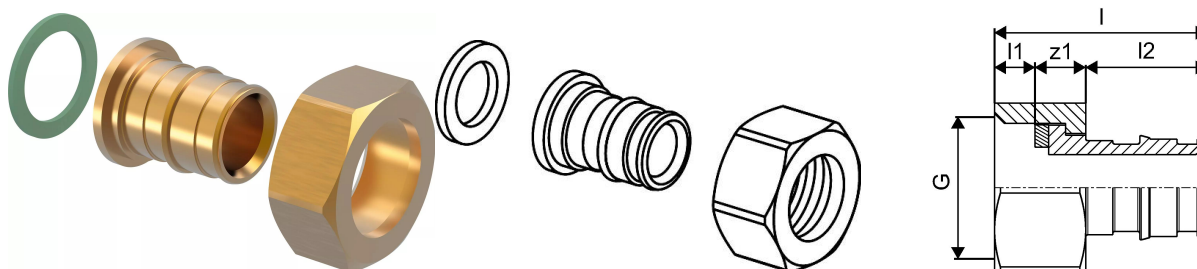

Uponor Q&E adapter swivel nut PL 25-G1"SN

1023018

**About Uponor Q&E adapter swivel nut PL****Specification**

- Q&E fittings and rings for Uponor Pex pipes
- Metal fittings are made of high quality brass
- Plastic fittings are made of polyphenilsulphone
- Q&E rings must be ordered separately if not different mentioned

Application

if not different mentioned:

- Male and female threads acc.to EN 10226-1.

Uponor Q&E adapter swivel nut PL 25-G1"SN

1023018

Technical data

Item no EAN	7331541032995
Item no GTIN	07331541032995
Item (unit of measurement)	pce
Length (l)	44 mm
Length (l1)	10 mm
Length (l2)	27 mm
Packaging Quantity 1	5
Packaging Quantity 3	40
Packaging Quantity 4	3840
Packaging GTIN PL1	06414905261178
Packaging GTIN PL3	06414905261185
Packaging GTIN PL4	06414905261192
Item Unit Length	44
Item Unit Height	36
Item Unit Weight	0,126
Item Unit Width	44