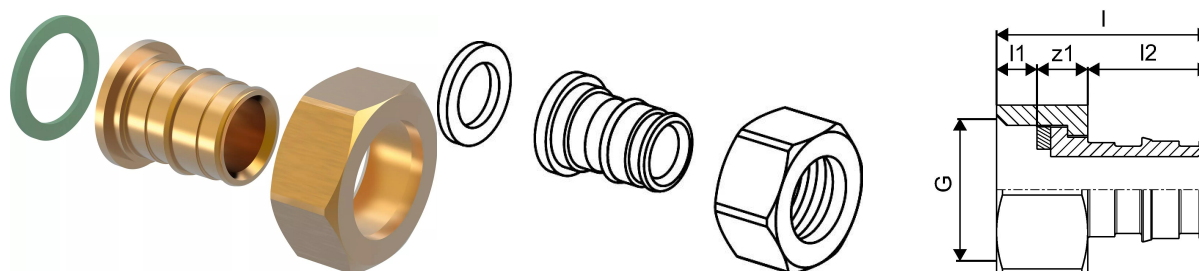

Uponor Q&E adapter swivel nut PL 25-G1"SN

1023018

**About Uponor Q&E adapter swivel nut PL****Specification**

- Q&E fittings and rings for Uponor Pex pipes
- Metal fittings are made of high quality brass
- Plastic fittings are made of polyphenilsulphone
- Q&E rings must be ordered separately if not different mentioned

Application

if not different mentioned:

- Male and female threads acc.to EN 10226-1.

Uponor Q&E adapter swivel nut PL 25-G1"SN

1023018

Technical data

Item no EAN	7331541032995
Item no GTIN	07331541032995
Item (unit of measurement)	pce
Length (l)	44 mm
Length (l1)	10 mm
Length (l2)	27 mm
Packaging Quantity 1	5
Packaging Quantity 3	40
Packaging Quantity 4	3840
Packaging GTIN PL1	06414905261178
Packaging GTIN PL3	06414905261185
Packaging GTIN PL4	06414905261192
Item Unit Length	44
Item Unit Height	36
Item Unit Weight	0,126
Item Unit Width	44