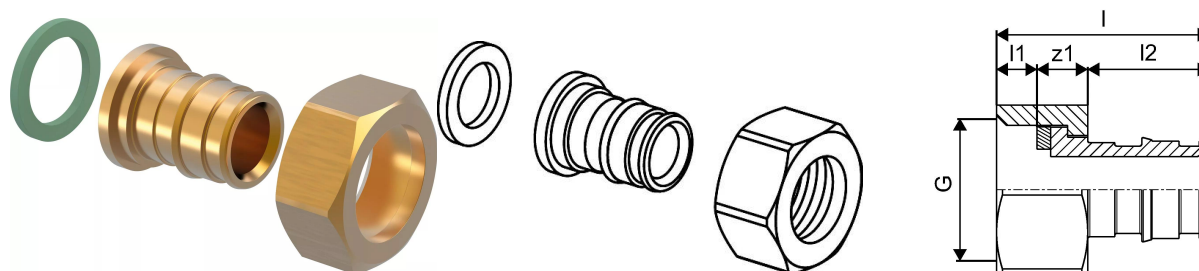

Uponor Q&E adapter swivel nut PL 20-G3/4"SN

1023016

**About Uponor Q&E adapter swivel nut PL****Specification**

- Q&E fittings and rings for Uponor Pex pipes
- Metal fittings are made of high quality brass
- Plastic fittings are made of polyphenilsulphone
- Q&E rings must be ordered separately if not different mentioned

Application

if not different mentioned:

- Male and female threads acc.to EN 10226-1.

Uponor Q&E adapter swivel nut PL 20-G3/4"SN

1023016

Technical data

Item no EAN	7331541032971
Item no GTIN	07331541032971
Item (unit of measurement)	pce
Length (l)	36 mm
Length (l1)	7 mm
Length (l2)	22 mm
Packaging Quantity 1	5
Packaging Quantity 3	50
Packaging Quantity 4	4800
Packaging GTIN PL1	06414905261116
Packaging GTIN PL3	06414905261123
Packaging GTIN PL4	06414905261130
Item Unit Length	30
Item Unit Height	32
Item Unit Weight	0,07
Item Unit Width	30