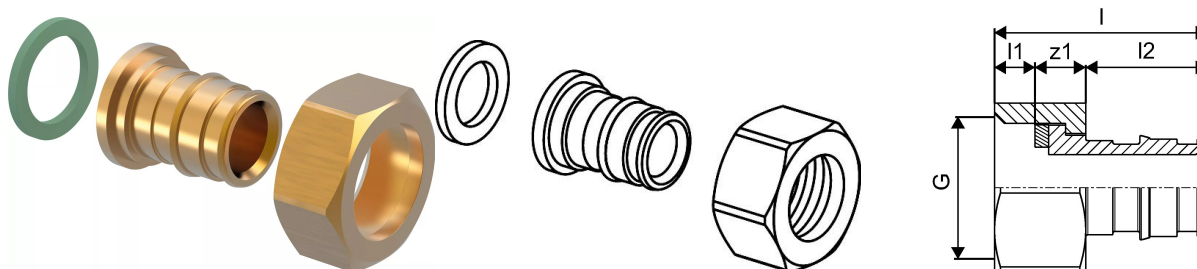

Uponor Q&E adapter swivel nut PL 20-G3/4"SN

1023016

**About Uponor Q&E adapter swivel nut PL****Specification**

- Q&E fittings and rings for Uponor Pex pipes
- Metal fittings are made of high quality brass
- Plastic fittings are made of polyphenilsulphone
- Q&E rings must be ordered separately if not different mentioned

Application

if not different mentioned:

- Male and female threads acc.to EN 10226-1.

Uponor Q&E adapter swivel nut PL 20-G3/4"SN

1023016

Technical data

Item no EAN	7331541032971
Item no GTIN	07331541032971
Item (unit of measurement)	pce
Length (l)	36 mm
Length (l1)	7 mm
Length (l2)	22 mm
Packaging Quantity 1	5
Packaging Quantity 3	50
Packaging Quantity 4	4800
Packaging GTIN PL1	06414905261116
Packaging GTIN PL3	06414905261123
Packaging GTIN PL4	06414905261130
Item Unit Length	30
Item Unit Height	32
Item Unit Weight	0,07
Item Unit Width	30