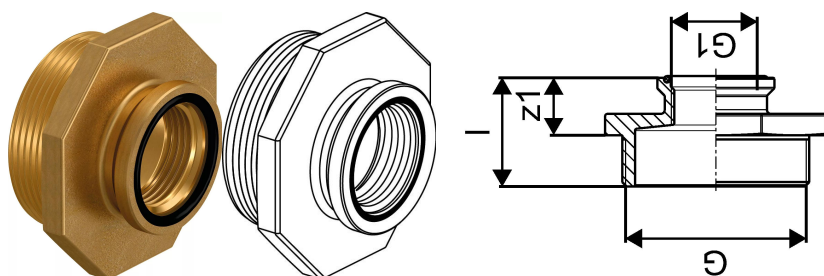

Uponor Wipex reducer male x female G1 1/2-G1 1/4

1018369

**About Uponor Wipex reducer male x female****Specification**

- Wipex fittings in corrosion-resistant brass, dezincification based on EN ISO 6509 with stainless steel screw.
- O-ring sealing between Wipex coupling and base fitting connectors
- Bolt set for couplers include a hex socket bolt in stainless steel and the nut as well as washer from brass
- Pre-open sleeve design with assembled support part for the dimension 63-110mm.

Application

- Fittings for pipe systems Thermo, Aqua, Quattro, Supra, Supra PLUS and Supra Standard
- Connection of PE and PE-Xa medium pipe to couplers with cylindrical inch male thread
- Max. operating temperature 95°C

Certification

- Approvals should be checked by local responsible person

Uponor Wipex reducer male x female G1 1/2-G1 1/4

1018369

Technical data

Item no EAN	7331541098946
Item no GTIN	07331541098946
Item no VVS	089770603
RSK no.	2410637
Item no NRF	8360732
Item (unit of measurement)	pce
Length (l)	39 mm
Packaging Quantity 1	1
Packaging Quantity 3	25
Packaging Quantity 4	2400
Packaging GTIN PL1	06414905437979
Packaging GTIN PL3	06414905446797
Packaging GTIN PL4	06414905490745
Item Unit Length	60
Item Unit Height	39
Item Unit Weight	0,246
Item Unit Width	60