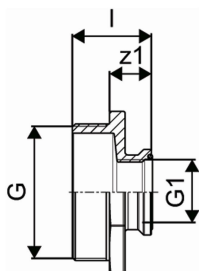

## Uponor Wipex reducer male x female G1 1/4-G1

1018368

#### Specification

- Wipex fittings in corrosion-resistant brass, dezincification based on EN ISO 6509 with stainless steel screw.
- O-ring sealing between Wipex coupling and base fitting connectors
- Bolt set for couplers include a hex socket bolt in stainless steel and the nut as well as washer from brass
- Pre-open sleeve design with assembled support part for the dimension 63-110mm.

#### Application

- Fittings for pipe systems Thermo, Aqua, Quattro, Supra, Supra PLUS and Supra Standard
- Connection of PE and PE-Xa medium pipe to couplers with cylindrical inch male thread
- Max. operating temperature 95°C

### Technical data

Item no EAN	7331541099028
Item no GTIN	07331541099028
Item no VVS	087836151
RSK no.	2410636
Item no NRF	8360731
Item no LVI	1934025
Item (unit of measurement)	pce
Length (l)	36 mm
Packaging Quantity 1	1
Packaging Quantity 3	25
Packaging Quantity 4	2400
Packaging GTIN PL1	06414905437962
Packaging GTIN PL3	06414905446780
Packaging GTIN PL4	06414905490738
Item Unit Length	50
Item Unit Height	39
Item Unit Weight	0,236
Item Unit Width	50