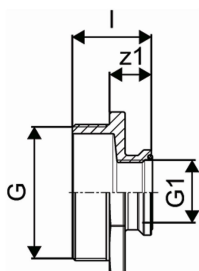

#### Specification

- Wipex fittings in corrosion-resistant brass, dezincification based on EN ISO 6509 with stainless steel screw.
- O-ring sealing between Wipex coupling and base fitting connectors
- Bolt set for couplers include a hex socket bolt in stainless steel and the nut as well as washer from brass
- Pre-open sleeve design with assembled support part for the dimension 63-110mm.

#### Application

- Fittings for pipe systems Thermo, Aqua, Quattro, Supra, Supra PLUS and Supra Standard
- Connection of PE and PE-Xa medium pipe to couplers with cylindrical inch male thread
- Max. operating temperature 95°C

### Technical data

Item no EAN	7331541099028
Item no GTIN	07331541099028
Item no VVS	087836151
RSK no.	2410636
Item no NRF	8360731
Item no LVI	1934025
Item (unit of measurement)	pce
Length (l)	36 mm
Packaging Quantity 1	1
Packaging Quantity 3	25
Packaging Quantity 4	2400
Packaging GTIN PL1	06414905437962
Packaging GTIN PL3	06414905446780
Packaging GTIN PL4	06414905490738
Item Unit Length	50
Item Unit Height	39
Item Unit Weight	0,236
Item Unit Width	50