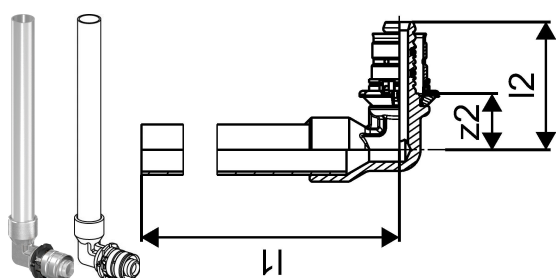

Uponor S-Press radi elbow adapter plated 14-15CU l=350mm

1015615

- Made of tin-plated brass
- Contoured Aluminium-sleeve
- Fast 3-step installation (press without bevel)
- Colour code
- With copper pipe 15 x 1 mm, plated.
- The connection of the plated copper pipe 15 x 1 mm to the radiator can be made with the Uponor clamp compression adapter Cu (Item-No. 1013830).

Uponor S-Press radi elbow adapter plated 14-15CU l=350mm

1015615

Technical data

Item no EAN	4021598302235
Item no GTIN	04021598302235
Item (unit of measurement)	pce
Length (l1)	366 mm
Length (l2)	38 mm
z2	17 mm
Packaging Quantity 1	20
Packaging Material short PL1	PAP
Packaging Material PL1	Corrugated fibreboard
Packaging GTIN PL1	06414905436750
Item Unit Length	377
Item Unit Height	25
Item Unit Weight	0,18
Item Unit Width	48