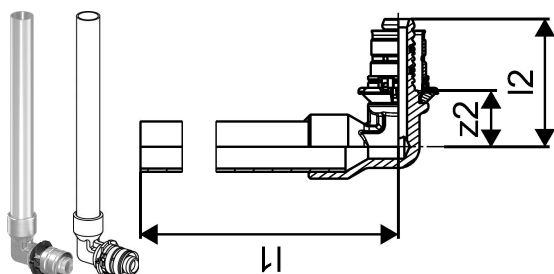

Uponor S-Press radi elbow adapter plated 14-15CU l=350mm

1015615

- Made of tin-plated brass
- Contoured Aluminium-sleeve
- Fast 3-step installation (press without bevel)
- Colour code
- With copper pipe 15 x 1 mm, plated.
- The connection of the plated copper pipe 15 x 1 mm to the radiator can be made with the Uponor clamp compression adapter Cu (Item-No. 1013830).

Uponor S-Press radi elbow adapter plated 14-15CU l=350mm

1015615

Technical data

Item no EAN	4021598302235
Item no GTIN	04021598302235
Item (unit of measurement)	pce
Length (l1)	366 mm
Length (l2)	38 mm
z2	17 mm
Packaging Quantity 1	20
Packaging Material short PL1	PAP
Packaging Material PL1	Corrugated fibreboard
Packaging GTIN PL1	06414905436750
Item Unit Length	377
Item Unit Height	25
Item Unit Weight	0,18
Item Unit Width	48