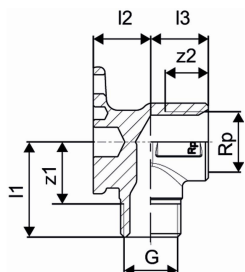

Uponor Smart Aqua tap elbow Uni-C 1/2"MT-1/2"FT

1015559

- Made of tin-plated brass
- For on wall installation or attachment with rotation protection to the MLCP mounting angles and plate
- Male thread acc. to DIN EN ISO 228-1.

Uponor Smart Aqua tap elbow Uni-C 1/2"MT-1/2"FT

1015559

Technical data

Item no EAN	4021598501034
Item no GTIN	04021598501034
Item (unit of measurement)	pce
Female_thread_Rp	1/2 inch
Length (l1)	33 mm
Length (l2)	20 mm
Length (l3)	20 mm
z2	5 mm
Packaging Quantity 1	10
Packaging Quantity 3	40
Packaging GTIN PL1	06414905436668
Packaging GTIN PL3	06414905446476
Packaging GTIN PL4	06414905490172
Item Unit Length	50
Item Unit Height	40
Item Unit Weight	0,17
Item Unit Width	28