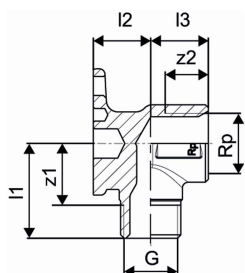

#### Specification

- Elbows for tap connection and
- Q&E rings must be ordered separately if not different mentioned

#### Application

- For tap water installations

if not different mentioned:

- Male and female threads acc.to EN 10226-1.

## Uponor Smart Aqua tap elbow Uni-C 1/2"MT-1/2"FT

1015559

### Technical data

Item no EAN	4021598501034
Item no GTIN	04021598501034
Item (unit of measurement)	pce
Female_thread_Rp	1/2 inch
Length (l1)	33 mm
Length (l2)	20 mm
Length (l3)	20 mm
z2	5 mm
Packaging Quantity 1	10
Packaging Quantity 3	40
Packaging Quantity 4	1920
Packaging GTIN PL1	06414905436668
Packaging GTIN PL3	06414905446476
Packaging GTIN PL4	06414905490172
Item Unit Length	50
Item Unit Height	40
Item Unit Weight	0,17
Item Unit Width	28