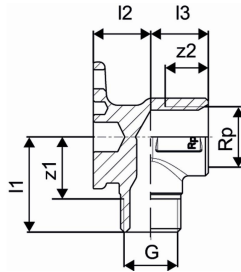

## Uponor Smart Aqua tap elbow Uni-C 1/2"MT-1/2"FT

1015559

- Made of tin-plated brass
- For on wall installation or attachment with rotation protection to the MLCP mounting angles and plate
- Male thread acc. to DIN EN ISO 228-1.

#### Specification

- Elbows for tap connection and
- Q&E rings must be ordered separately if not different mentioned

#### Application

- For tap water installations

if not different mentioned:

- Male and female threads acc.to EN 10226-1.

### Technical data

Item no EAN	4021598501034
Item no GTIN	04021598501034
Item (unit of measurement)	pce
Female_thread_Rp	1/2 inch
Length (l1)	33 mm
Length (l2)	20 mm
Length (l3)	20 mm
z2	5 mm
Packaging Quantity 1	10
Packaging Quantity 3	40
Packaging Quantity 4	1920
Packaging GTIN PL1	06414905436668
Packaging GTIN PL3	06414905446476
Packaging GTIN PL4	06414905490172
Item Unit Length	50
Item Unit Height	40
Item Unit Weight	0,17
Item Unit Width	28