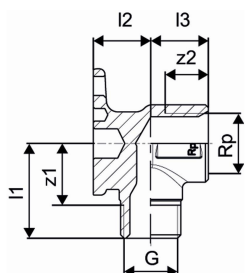

Uponor Smart Aqua tap elbow Uni-C 1/2"MT-1/2"FT

1015559

- Made of tin-plated brass
- For on wall installation or attachment with rotation protection to the MLCP mounting angles and plate
- Male thread acc. to DIN EN ISO 228-1.

Uponor Smart Aqua tap elbow Uni-C 1/2"MT-1/2"FT

1015559

Technical data

Item no EAN	4021598501034
Item no GTIN	04021598501034
Item (unit of measurement)	pce
Female_thread_Rp	1/2 inch
Length (l1)	33 mm
Length (l2)	20 mm
Length (l3)	20 mm
z2	5 mm
Packaging Quantity 1	10
Packaging Quantity 3	40
Packaging GTIN PL1	06414905436668
Packaging GTIN PL3	06414905446476
Packaging GTIN PL4	06414905490172
Item Unit Length	50
Item Unit Height	40
Item Unit Weight	0,17
Item Unit Width	28