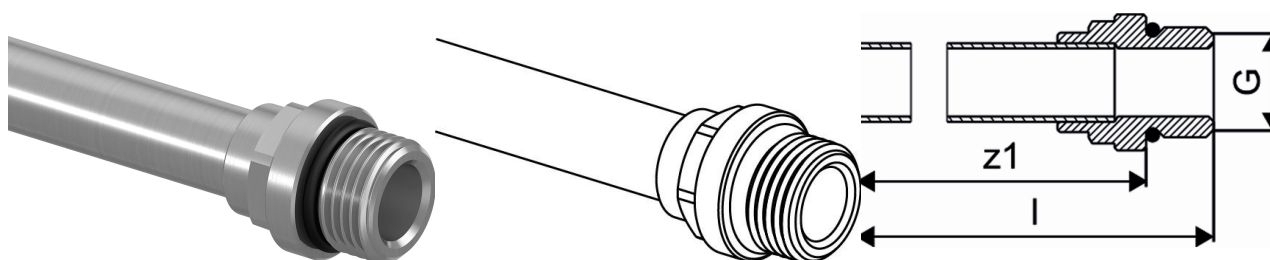

Uponor Smart Radi adapter plated G1/2"MT-15CU l=350mm

1015425

- Made of coated copper pipe
- copper pipe 15 x 1 mm with self sealing thread for the connection to radiator
- Fits to all Uponor press tap elbow MLC, press tap wall plate MLC and press female connection 1/2" MLC
- Connection to the radiator with the Uponor eurocone compression adapter Cu.

Uponor Smart Radi adapter plated G1/2"MT-15CU l=350mm

1015425

Technical data

Item no EAN	4021598501294
Item no GTIN	04021598501294
Item (unit of measurement)	pce
Length (l)	369 mm
Packaging Quantity 1	20
Packaging Material short PL1	PAP
Packaging Material PL1	Corrugated fibreboard
Packaging GTIN PL1	06414905436545
Packaging GTIN PL4	06414905490059
Item Unit Length	367
Item Unit Height	25
Item Unit Weight	0,183
Item Unit Width	25