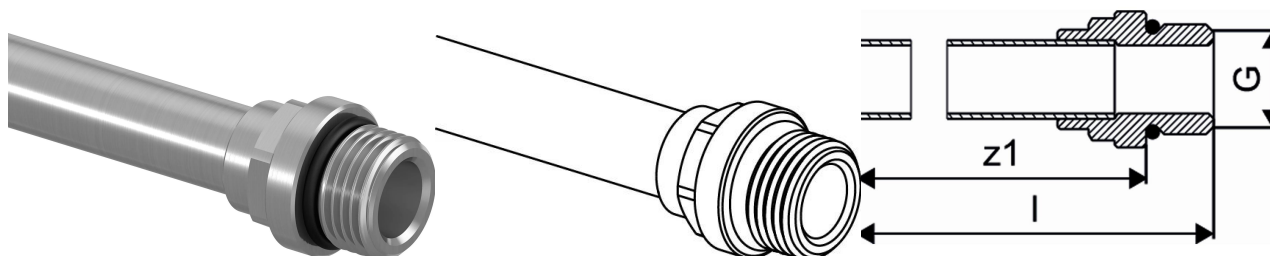

Uponor Smart Radi adapter plated G1/2"MT-15CU l=350mm

1015425

- Made of coated copper pipe
- copper pipe 15 x 1 mm with self sealing thread for the connection to radiator
- Fits to all Uponor press tap elbow MLC, press tap wall plate MLC and press female connection 1/2" MLC
- Connection to the radiator with the Uponor eurocone compression adapter Cu.

Uponor Smart Radi adapter plated G1/2"MT-15CU l=350mm

1015425

Technical data

Item no EAN	4021598501294
Item no GTIN	04021598501294
Item (unit of measurement)	pce
Length (l)	369 mm
Packaging Quantity 1	20
Packaging Material short PL1	PAP
Packaging Material PL1	Corrugated fibreboard
Packaging GTIN PL1	06414905436545
Packaging GTIN PL4	06414905490059
Item Unit Length	367
Item Unit Height	25
Item Unit Weight	0,183
Item Unit Width	25