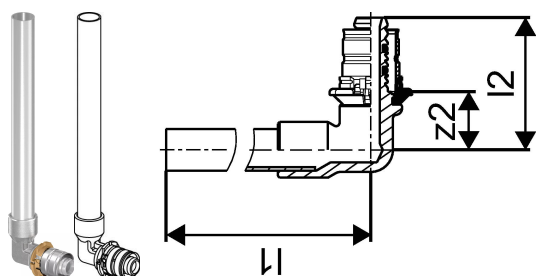

Uponor S-Press elbow adapter 14-12CU l=150mm

1014654

- Made of tin-plated brass
- Contoured Aluminium-sleeve
- Fast 3-step installation (press without bevel)
- Colour code
- With copper pipe plated. The copper pipe is only for copper press/compression connections.

About Uponor S-Press elbow adapter

Specification

- Elbows for tap connection and
- Q&E rings must be ordered separately if not different mentioned

Application

- For tap water installations

if not different mentioned:

- Male and female threads acc.to EN 10226-1.

Uponor S-Press elbow adapter 14-12CU l=150mm

1014654

Technical data

Item no EAN	4021598302839
Item no GTIN	04021598302839
Item (unit of measurement)	pce
Length (l1)	166 mm
Length (l2)	38 mm
z2	17 mm
Packaging Quantity 1	20
Packaging Material short PL1	PAP
Packaging Material PL1	Corrugated fibreboard
Packaging GTIN PL1	06414905435692
Item Unit Length	180
Item Unit Height	24
Item Unit Weight	0,094
Item Unit Width	50