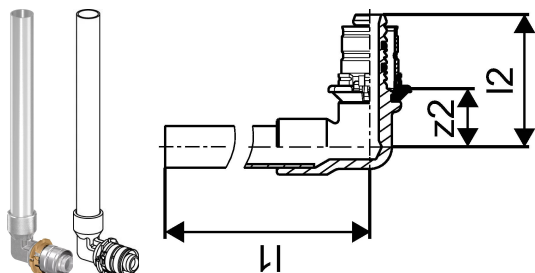

## Uponor S-Press elbow adapter 14-12CU l=150mm

**1014654**

- Made of tin-plated brass
- Contoured Aluminium-sleeve
- Fast 3-step installation (press without bevel)
- Colour code
- With copper pipe plated. The copper pipe is only for copper press/compression connections.

## Uponor S-Press elbow adapter 14-12CU l=150mm

1014654

### Technical data

Item no EAN	4021598302839
Item no GTIN	04021598302839
Item (unit of measurement)	pce
Length (l1)	166 mm
Length (l2)	38 mm
z2	17 mm
Packaging Quantity 1	20
Packaging Material short PL1	PAP
Packaging Material PL1	Corrugated fibreboard
Packaging GTIN PL1	06414905435692
Item Unit Length	180
Item Unit Height	24
Item Unit Weight	0,094
Item Unit Width	50