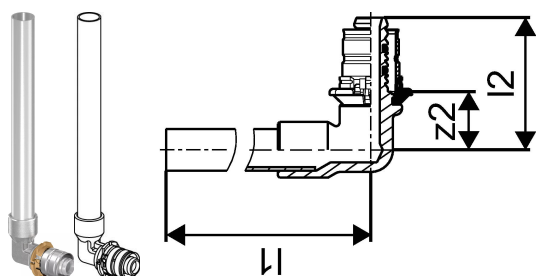

## Uponor S-Press elbow adapter 14-12CU l=150mm

**1014654**

- Made of tin-plated brass
- Contoured Aluminium-sleeve
- Fast 3-step installation (press without bevel)
- Colour code
- With copper pipe plated. The copper pipe is only for copper press/compression connections.

## Uponor S-Press elbow adapter 14-12CU l=150mm

1014654

### Technical data

Item no EAN	4021598302839
Item no GTIN	04021598302839
Item (unit of measurement)	pce
Length (l1)	166 mm
Length (l2)	38 mm
z2	17 mm
Packaging Quantity 1	20
Packaging Material short PL1	PAP
Packaging Material PL1	Corrugated fibreboard
Packaging GTIN PL1	06414905435692
Item Unit Length	180
Item Unit Height	24
Item Unit Weight	0,094
Item Unit Width	50