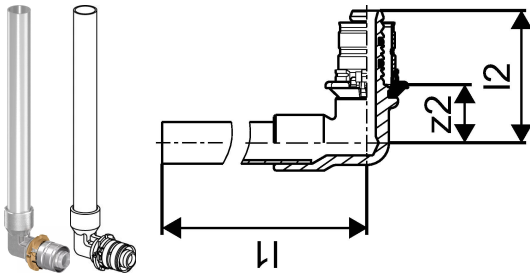

Uponor S-Press elbow adapter 14-12CU l=150mm

1014654

- Made of tin-plated brass
- Contoured Aluminium-sleeve
- Fast 3-step installation (press without bevel)
- Colour code
- With copper pipe plated. The copper pipe is only for copper press/compression connections.

About Uponor S-Press elbow adapter

Specification

- Elbows for tap connection and
- Q&E rings must be ordered separately if not different mentioned

Application

- For tap water installations

if not different mentioned:

- Male and female threads acc.to EN 10226-1.

Uponor S-Press elbow adapter 14-12CU l=150mm

1014654

Technical data

Item no EAN	4021598302839
Item no GTIN	04021598302839
Item (unit of measurement)	pce
Length (l1)	166 mm
Length (l2)	38 mm
z2	17 mm
Packaging Quantity 1	20
Packaging Material short PL1	PAP
Packaging Material PL1	Corrugated fibreboard
Packaging GTIN PL1	06414905435692
Item Unit Length	180
Item Unit Height	24
Item Unit Weight	0,094
Item Unit Width	50