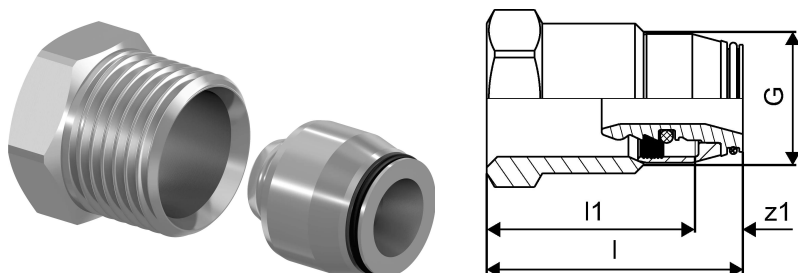

Uponor Smart Radi compr. connection set Oventrop 16-G1/2"MT**1014016**

- Made of coated brass
- pressure screw with male thread, with inner sleeve and clamp ring, fit to Oventrop radiator valves with female thread
- O-Ring, black, made of EPDM.

Uponor Smart Radi compr. connection set Oventrop 16-G1/2"MT

1014016

Technical data

Item no EAN	4021598004313
Item no GTIN	04021598004313
Item (unit of measurement)	pce
Length (l)	36 mm
Length (l1)	29 mm
Packaging Quantity 1	1
Packaging Quantity 3	20
Packaging Quantity 4	3840
Packaging GTIN PL1	06414905258642
Packaging GTIN PL3	06414905258659
Packaging GTIN PL4	06414905258666
Item Unit Length	37
Item Unit Height	23
Item Unit Weight	0,039
Item Unit Width	23