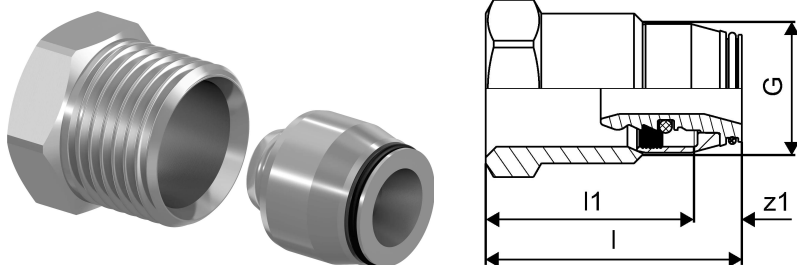

Uponor Smart Radi compr. connection set Oventrop 16-G1/2"MT**1014016**

- Made of coated brass
- pressure screw with male thread, with inner sleeve and clamp ring, fit to Oventrop radiator valves with female thread
- O-Ring, black, made of EPDM.

Uponor Smart Radi compr. connection set Oventrop 16-G1/2"MT

1014016

Technical data

Item no EAN	4021598004313
Item no GTIN	04021598004313
Item (unit of measurement)	pce
Length (l)	36 mm
Length (l1)	29 mm
Packaging Quantity 1	1
Packaging Quantity 3	20
Packaging Quantity 4	3840
Packaging GTIN PL1	06414905258642
Packaging GTIN PL3	06414905258659
Packaging GTIN PL4	06414905258666
Item Unit Length	37
Item Unit Height	23
Item Unit Weight	0,039
Item Unit Width	23