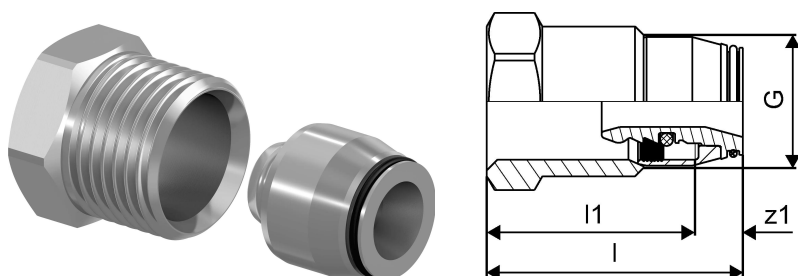

Uponor Smart Radii compr. connection set Oventrop 16-G1/2"MT

1014016

- Made of coated brass
- pressure screw with male thread, with inner sleeve and clamp ring, fit to Oventrop radiator valves with female thread
- O-Ring, black, made of EPDM.

Uponor Smart Radi compr. connection set Oventrop 16-G1/2"MT

1014016

Technical data

Item no EAN	4021598004313
Item no GTIN	04021598004313
Item (unit of measurement)	pce
Length (l)	36 mm
Length (l1)	29 mm
Packaging Quantity 1	1
Packaging Quantity 3	20
Packaging GTIN PL1	06414905258642
Packaging GTIN PL3	06414905258659
Packaging GTIN PL4	06414905258666
Item Unit Length	37
Item Unit Height	23
Item Unit Weight	0,039
Item Unit Width	23