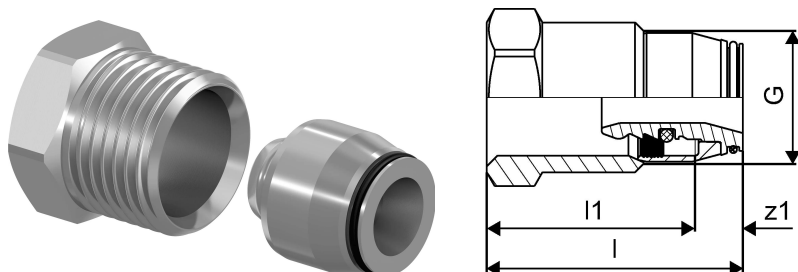

Uponor Smart Radii compr. connection set Oventrop 16-G1/2"MT

1014016

- Made of coated brass
- pressure screw with male thread, with inner sleeve and clamp ring, fit to Oventrop radiator valves with female thread
- O-Ring, black, made of EPDM.

Uponor Smart Radi compr. connection set Oventrop 16-G1/2"MT

1014016

Technical data

Item no EAN	4021598004313
Item no GTIN	04021598004313
Item (unit of measurement)	pce
Length (l)	36 mm
Length (l1)	29 mm
Packaging Quantity 1	1
Packaging Quantity 3	20
Packaging GTIN PL1	06414905258642
Packaging GTIN PL3	06414905258659
Packaging GTIN PL4	06414905258666
Item Unit Length	37
Item Unit Height	23
Item Unit Weight	0,039
Item Unit Width	23