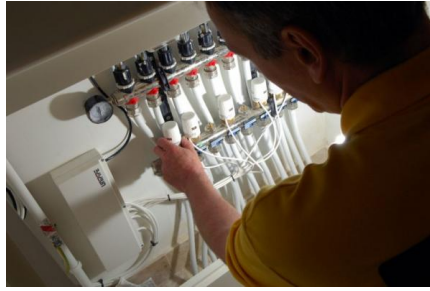

uponor

Uponor International Sales

Uponor International Sales
Industriestrasse 56
97437 Hassfurt
Germany

Phone +49 9521 690 0

Contact us

Contact for Office in Australia, Dubai,
International Sales and for Singapore

W www.uponor.com