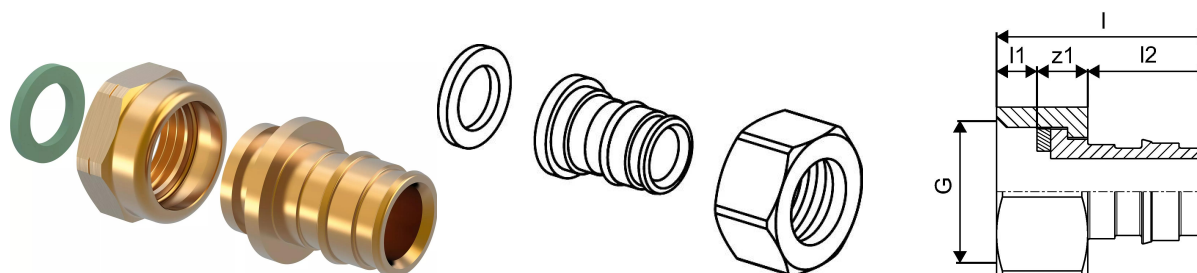

Uponor Q&E adapter swivel nut LF 20x1/2" BSP

1126822

- Made of lead free brass acc. to A5G4 of NCC 2022
- Watermark approved
- Note: Q&E ring must be ordered separately

Uponor Q&E adapter swivel nut LF 20x1/2" BSP

1126822

Technical data

Item no EAN	6414905672813
Item no GTIN	06414905672813
Item (unit of measurement)	pce
Length (l)	47 mm
Length (l1)	8 mm
Length (l2)	22 mm
Packaging Quantity 1	5
Packaging Quantity 3	200
Packaging Quantity 4	10800
Packaging Material short PL1	LDPE
Packaging Material short PL3	PAP
Packaging Material PL1	Low density polyethylene
Packaging Material PL3	Corrugated fibreboard
Packaging GTIN PL1	06414900305785
Packaging GTIN PL3	06414900307079
Packaging GTIN PL4	06414900380034
Item Unit Length	38
Item Unit Height	24
Item Unit Weight	0,051
Item Unit Width	28