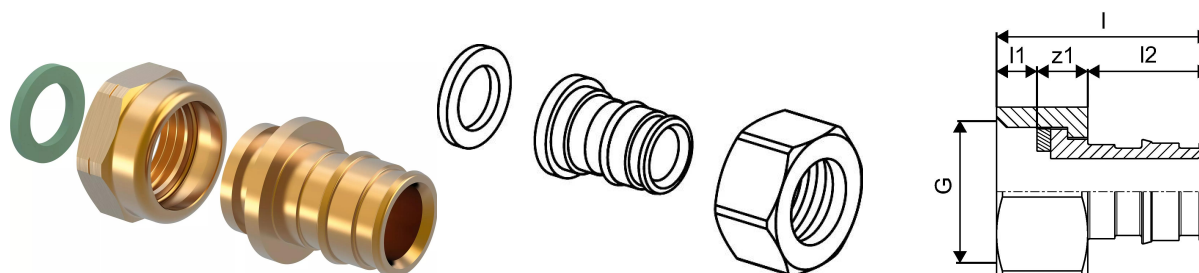

Uponor Q&E adapter swivel nut LF 20x1/2" BSP

1126822

- Made of lead free brass acc. to A5G4 of NCC 2022
- Watermark approved
- Note: Q&E ring must be ordered separately

Uponor Q&E adapter swivel nut LF 20x1/2" BSP

1126822

Technical data

Item no EAN	6414905672813
Item no GTIN	06414905672813
Item (unit of measurement)	pce
Length (l)	47 mm
Length (l1)	8 mm
Length (l2)	22 mm
Packaging Quantity 1	5
Packaging Quantity 3	200
Packaging Quantity 4	10800
Packaging Material short PL1	LDPE
Packaging Material short PL3	PAP
Packaging Material PL1	Low density polyethylene
Packaging Material PL3	Corrugated fibreboard
Packaging GTIN PL1	06414900305785
Packaging GTIN PL3	06414900307079
Packaging GTIN PL4	06414900380034
Item Unit Length	38
Item Unit Height	24
Item Unit Weight	0,051
Item Unit Width	28