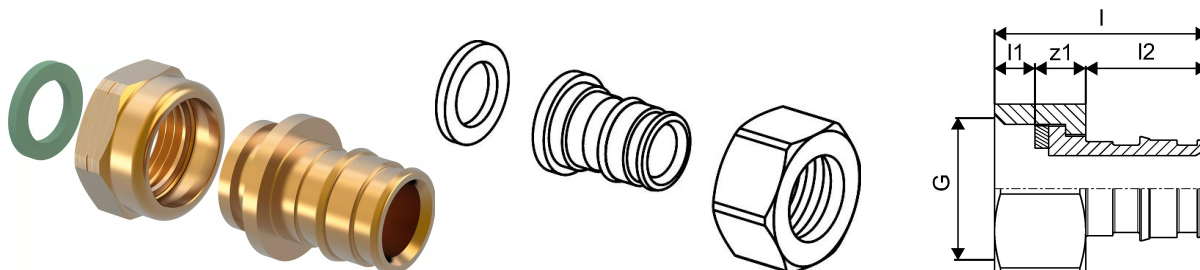

Uponor Q&E adapter swivel nut LF 20x1/2" BSP

1126822

- Made of lead free brass acc. to A5G4 of NCC 2022
- Watermark approved
- Note: Q&E ring must be ordered separately

Uponor Q&E adapter swivel nut LF 20x1/2" BSP

1126822

Technical data

Item no EAN	6414905672813
Item no GTIN	06414905672813
Item (unit of measurement)	pce
Length (l)	47 mm
Length (l1)	8 mm
Length (l2)	22 mm
Packaging Quantity 1	5
Packaging Quantity 3	200
Packaging Quantity 4	10800
Packaging Material short PL1	LDPE
Packaging Material short PL3	PAP
Packaging Material PL1	Low density polyethylene
Packaging Material PL3	Corrugated fibreboard
Packaging GTIN PL1	06414900305785
Packaging GTIN PL3	06414900307079
Packaging GTIN PL4	06414900380034
Item Unit Length	38
Item Unit Height	24
Item Unit Weight	0,051
Item Unit Width	28