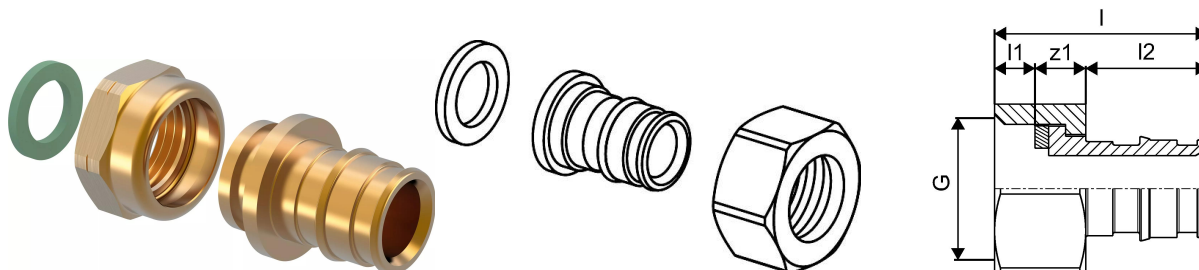

Uponor Q&E adapter swivel nut LF 20x1/2" BSP

1126822

- Made of lead free brass acc. to A5G4 of NCC 2022
- Watermark approved
- Note: Q&E ring must be ordered separately

Uponor Q&E adapter swivel nut LF 20x1/2" BSP

1126822

Technical data

Item no EAN	6414905672813
Item no GTIN	06414905672813
Item (unit of measurement)	pce
Length (l)	47 mm
Length (l1)	8 mm
Length (l2)	22 mm
Packaging Quantity 1	5
Packaging Quantity 3	200
Packaging Quantity 4	10800
Packaging Material short PL1	LDPE
Packaging Material short PL3	PAP
Packaging Material PL1	Low density polyethylene
Packaging Material PL3	Corrugated fibreboard
Packaging GTIN PL1	06414900305785
Packaging GTIN PL3	06414900307079
Packaging GTIN PL4	06414900380034
Item Unit Length	38
Item Unit Height	24
Item Unit Weight	0,051
Item Unit Width	28