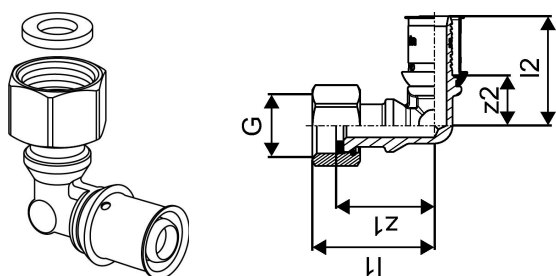

## Uponor S-Press PLUS elbow swivel nut 20-G3/4"SN

**1105819**

- Made of tin-plated DR brass
- Releasable screw connector for connection to on-wall fittings, filters and shut-off valves
- Thread acc. to EN ISO 228-1.

## Uponor S-Press PLUS elbow swivel nut 20-G3/4"SN

1105819

### Technical data

Item no EAN	6414905529766
Item no GTIN	06414905529766
RSK no.	1896748
Item no LVI	1720852
Item (unit of measurement)	pce
Length (l1)	45 mm
Length (l2)	41 mm
Z-measurement z2	19 mm
Packaging Quantity 1	1
Packaging Quantity 4	10
Packaging GTIN PL1	06414905560905
Packaging GTIN PL2	06414905560912
Packaging GTIN PL4	06414905560929