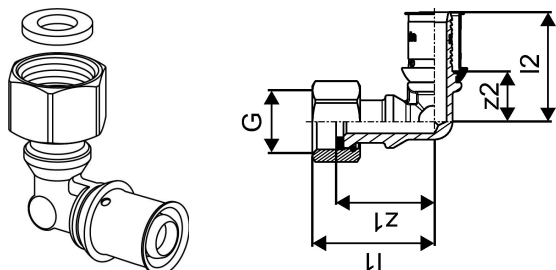

## Uponor S-Press PLUS elbow swivel nut 20-G3/4"SN

**1105819**

- Made of tin-plated DR brass
- Releasable screw connector for connection to on-wall fittings, filters and shut-off valves
- Thread acc. to EN ISO 228-1.

## Uponor S-Press PLUS elbow swivel nut 20-G3/4"SN

1105819

### Technical data

Item no EAN	6414905529766
Item no GTIN	06414905529766
RSK no.	1896748
Item no LVI	1720852
Item (unit of measurement)	pce
Length (l1)	45 mm
Length (l2)	41 mm
Z-measurement z2	19 mm
Packaging Quantity 1	1
Packaging Quantity 4	10
Packaging GTIN PL1	06414905560905
Packaging GTIN PL2	06414905560912
Packaging GTIN PL4	06414905560929