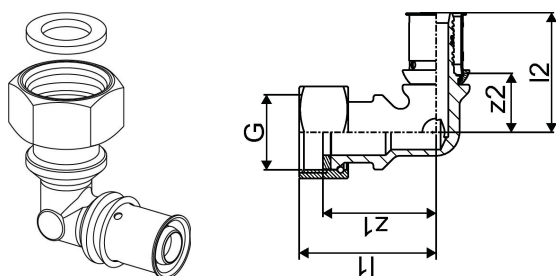

Uponor S-Press PLUS elbow swivel nut 16-G3/4"SN

1105818

- Made of tin-plated DR brass
- Releasable screw connector for connection to on-wall fittings, filters and shut-off valves
- Thread acc. to EN ISO 228-1.

Uponor S-Press PLUS elbow swivel nut 16-G3/4"SN

1105818

Technical data

Item no EAN	6414905529759
Item no GTIN	06414905529759
RSK no.	1896747
Item no LVI	1720851
Item (unit of measurement)	pce
Length (l1)	45 mm
Length (l2)	39 mm
Z-measurement z2	19 mm
Packaging Quantity 1	1
Packaging Quantity 4	10
Packaging GTIN PL1	06414905560875
Packaging GTIN PL2	06414905560882
Packaging GTIN PL4	06414905560899