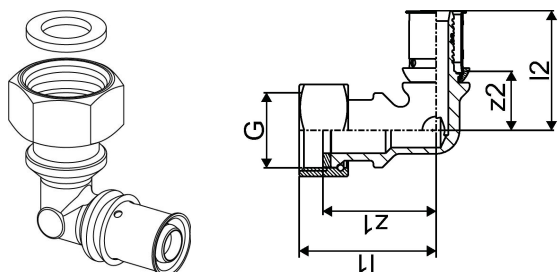

Uponor S-Press PLUS elbow swivel nut 16-G3/4"SN

1105818

- Made of tin-plated DR brass
- Releasable screw connector for connection to on-wall fittings, filters and shut-off valves
- Thread acc. to EN ISO 228-1.

Uponor S-Press PLUS elbow swivel nut 16-G3/4"SN

1105818

Technical data

Item no EAN	6414905529759
Item no GTIN	06414905529759
RSK no.	1896747
Item no LVI	1720851
Item (unit of measurement)	pce
Length (l1)	45 mm
Length (l2)	39 mm
Z-measurement z2	19 mm
Packaging Quantity 1	1
Packaging Quantity 4	10
Packaging GTIN PL1	06414905560875
Packaging GTIN PL2	06414905560882
Packaging GTIN PL4	06414905560899