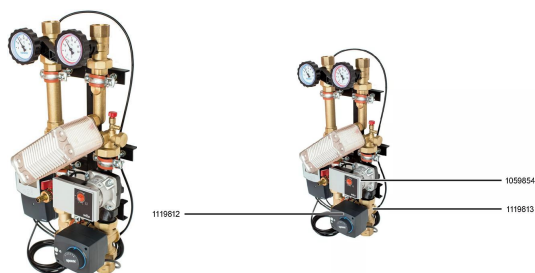

Uponor Fluvia Move pumpgroup EPG-6-A-W

1078310

- Pre-mounted
- Fluvia Move pump groups with supply temperature controller Uponor Smatrix Move
- Fluvia T can be installed with brackets left or right on the installation
- Max. primary temperature: 90°C
- Max. secondary temperature: 55 - 60°C
- Necessary control accessories:
 - Uponor Smatrix Thermostat T-168 (1071689)
 - Uponor Smatrix Antenna (1071676)

Uponor Fluvia Move pumpgroup EPG-6-A-W

1078310

Technical data

Item no EAN	4021598130180
Item no GTIN	04021598130180
Item no VVS	381121106
RSK no.	5363712
Item no NRF	8361066
Item no LVI	2025017
Item (unit of measurement)	pce
Packaging Quantity 1	1
Item Replacement 1	1119813
Packaging GTIN PL1	06414905469444
Packaging GTIN PL4	06414905500208