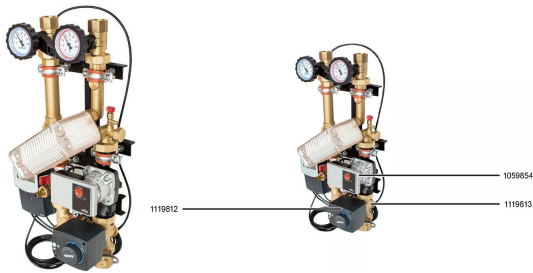

Uponor Fluvia Move pumpgroup EPG-6-A-W

1078310

- Pre-mounted
- Fluvia Move pump groups with supply temperature controller Uponor Smatrix Move
- Fluvia T can be installed with brackets left or right on the installation
- Max. primary temperature: 90°C
- Max. secondary temperature: 55 - 60°C
- Necessary control accessories:
 - Uponor Smatrix Thermostat T-168 (1071689)
 - Uponor Smatrix Antenna (1071676)

Uponor Fluvia Move pumpgroup EPG-6-A-W

1078310

Technical data

Item no EAN	4021598130180
Item no GTIN	04021598130180
Item no VVS	381121106
RSK no.	5363712
Item no NRF	8361066
Item no LVI	2025017
Item (unit of measurement)	pce
Packaging Quantity 1	1
Item Replacement 1	1119813
Packaging GTIN PL1	06414905469444
Packaging GTIN PL4	06414905500208