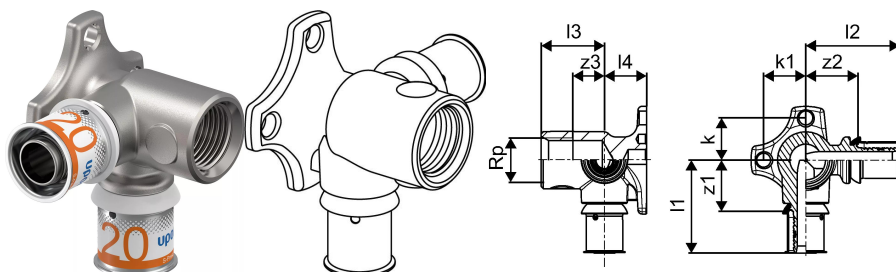

## Uponor S-Press PLUS tap elbow twin 90deg long 20-Rp1/2"FT-20

1070649

- Made of tin-plated DR brass
- For on wall installation or attachment with rotation protection to the Uponor Smart Aqua mounting angles and plates.
- Thread acc. to EN ISO 228-1

## Uponor S-Press PLUS tap elbow twin 90deg long 20-Rp1/2"FT-20

1070649

### Technical data

Item no EAN	6414905219650
Item no GTIN	06414905219650
Item no NRF	5114558
Item (unit of measurement)	pce
Female thread Rp	1/2 inch
Length (l1)	46 mm
Length (l2)	46 mm
Length (l3)	30 mm
Z-measurement k	20 mm
Z-measurement k1	20 mm
Z-measurement z2	25 mm
Z-measurement z3	15 mm
Packaging Quantity 1	10
Packaging Quantity 3	40
Packaging GTIN PL1	06414905279845
Packaging GTIN PL3	06414905425013
Packaging GTIN PL4	06414905279869