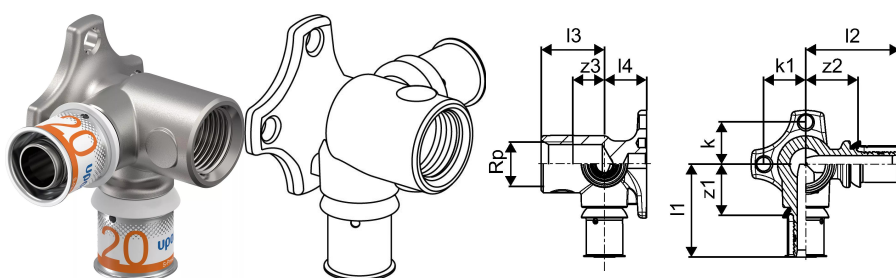

## Uponor S-Press PLUS tap elbow twin 90deg long 20-Rp1/2"FT-20

**1070649**

- Made of tin-plated DR brass
- For on wall installation or attachment with rotation protection to the Uponor Smart Aqua mounting angles and plates.
- Thread acc. to EN ISO 228-1

## Uponor S-Press PLUS tap elbow twin 90deg long 20-Rp1/2"FT-20

1070649

### Technical data

Item no EAN	6414905219650
Item no GTIN	06414905219650
Item no NRF	5114558
Item (unit of measurement)	pce
Female thread Rp	1/2 inch
Length (l1)	46 mm
Length (l2)	46 mm
Length (l3)	30 mm
Z-measurement k	20 mm
Z-measurement k1	20 mm
Z-measurement z2	25 mm
Z-measurement z3	15 mm
Packaging Quantity 1	10
Packaging Quantity 3	40
Packaging Quantity 4	1920
Packaging GTIN PL1	06414905279845
Packaging GTIN PL3	06414905425013
Packaging GTIN PL4	06414905279869
Item Unit Length	72
Item Unit Height	50
Item Unit Weight	0,237
Item Unit Width	71