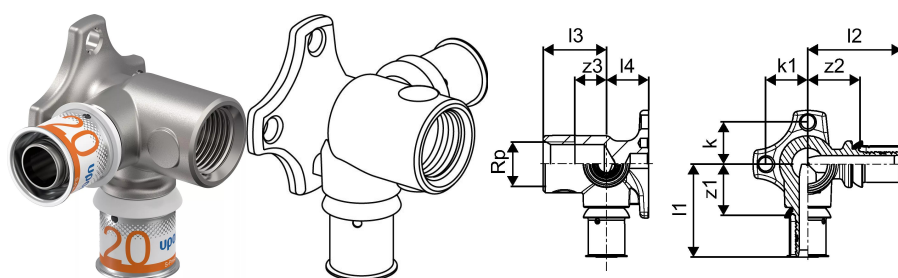

## Uponor S-Press PLUS tap elbow twin 90deg long 20-Rp1/2"FT-20

1070649

- Made of tin-plated DR brass
- For on wall installation or attachment with rotation protection to the Uponor Smart Aqua mounting angles and plates.
- Thread acc. to EN ISO 228-1

## Uponor S-Press PLUS tap elbow twin 90deg long 20-Rp1/2"FT-20

1070649

### Technical data

Item no EAN	6414905219650
Item no GTIN	06414905219650
Item no NRF	5114558
Item (unit of measurement)	pce
Female thread Rp	1/2 inch
Length (l1)	46 mm
Length (l2)	46 mm
Length (l3)	30 mm
Z-measurement k	20 mm
Z-measurement k1	20 mm
Z-measurement z2	25 mm
Z-measurement z3	15 mm
Packaging Quantity 1	10
Packaging Quantity 3	40
Packaging GTIN PL1	06414905279845
Packaging GTIN PL3	06414905425013
Packaging GTIN PL4	06414905279869