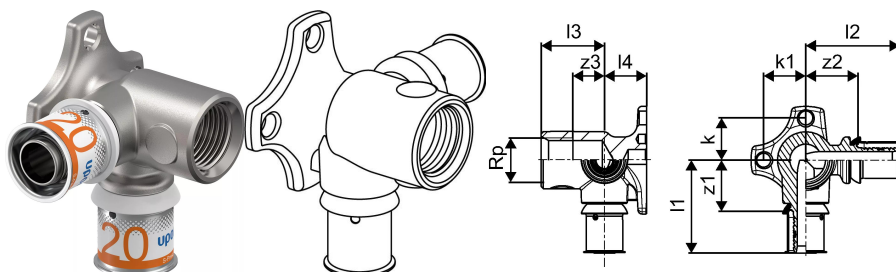

## Uponor S-Press PLUS tap elbow twin 90deg long 20-Rp1/2"FT-20

**1070649**

- Made of tin-plated DR brass
- For on wall installation or attachment with rotation protection to the Uponor Smart Aqua mounting angles and plates.
- Thread acc. to EN ISO 228-1

## Uponor S-Press PLUS tap elbow twin 90deg long 20-Rp1/2"FT-20

1070649

### Technical data

Item no EAN	6414905219650
Item no GTIN	06414905219650
Item no NRF	5114558
Item (unit of measurement)	pce
Female thread Rp	1/2 inch
Length (l1)	46 mm
Length (l2)	46 mm
Length (l3)	30 mm
Z-measurement k	20 mm
Z-measurement k1	20 mm
Z-measurement z2	25 mm
Z-measurement z3	15 mm
Packaging Quantity 1	10
Packaging Quantity 3	40
Packaging Quantity 4	1920
Packaging GTIN PL1	06414905279845
Packaging GTIN PL3	06414905425013
Packaging GTIN PL4	06414905279869
Item Unit Length	72
Item Unit Height	50
Item Unit Weight	0,237
Item Unit Width	71