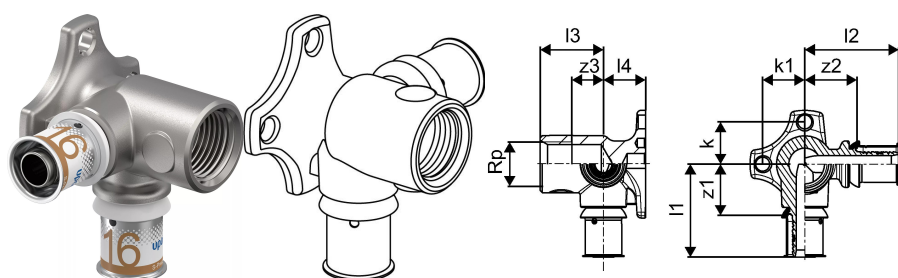

## Uponor S-Press PLUS tap elbow twin 90deg long 16-Rp1/2"FT-16

1070648

- Made of tin-plated DR brass
- For on wall installation or attachment with rotation protection to the Uponor Smart Aqua mounting angles and plates.
- Thread acc. to EN ISO 228-1

## Uponor S-Press PLUS tap elbow twin 90deg long 16-Rp1/2"FT-16

1070648

### Technical data

Item no EAN	6414905219643
Item no GTIN	06414905219643
Item no NRF	5114557
Item (unit of measurement)	pce
Female thread Rp	1/2 inch
Length (l1)	44 mm
Length (l2)	45 mm
Length (l3)	30 mm
Z-measurement k	20 mm
Z-measurement k1	20 mm
Z-measurement z2	25 mm
Z-measurement z3	15 mm
Packaging Quantity 1	10
Packaging Quantity 3	40
Packaging Quantity 4	1920
Packaging GTIN PL1	06414905279814
Packaging GTIN PL3	06414905425006
Packaging GTIN PL4	06414905279838
Item Unit Length	71
Item Unit Height	50
Item Unit Weight	0,235
Item Unit Width	70