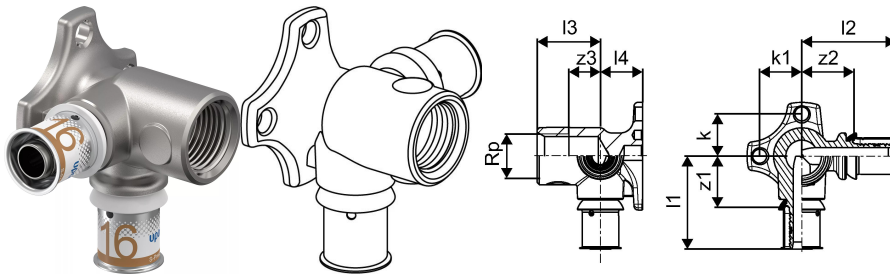

## Uponor S-Press PLUS tap elbow twin 90deg long 16-Rp1/2"FT-16

1070648

- Made of tin-plated DR brass
- For on wall installation or attachment with rotation protection to the Uponor Smart Aqua mounting angles and plates.
- Thread acc. to EN ISO 228-1

## Uponor S-Press PLUS tap elbow twin 90deg long 16-Rp1/2"FT-16

1070648

### Technical data

Item no EAN	6414905219643
Item no GTIN	06414905219643
Item no NRF	5114557
Item (unit of measurement)	pce
Female thread Rp	1/2 inch
Length (l1)	44 mm
Length (l2)	45 mm
Length (l3)	30 mm
Z-measurement k	20 mm
Z-measurement k1	20 mm
Z-measurement z2	25 mm
Z-measurement z3	15 mm
Packaging Quantity 1	10
Packaging Quantity 3	40
Packaging Quantity 4	1920
Packaging GTIN PL1	06414905279814
Packaging GTIN PL3	06414905425006
Packaging GTIN PL4	06414905279838
Item Unit Length	71
Item Unit Height	50
Item Unit Weight	0,235
Item Unit Width	70