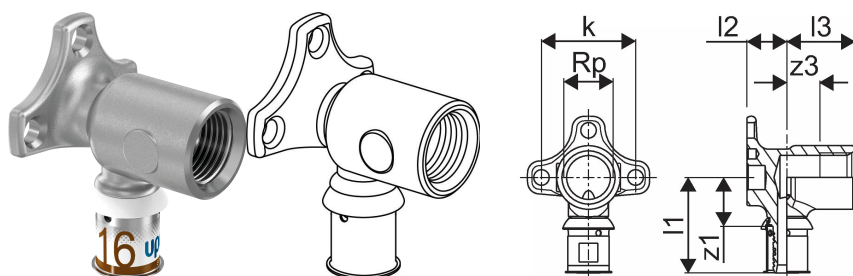

Uponor S-Press PLUS tap elbow L 20-Rp1/2"FT

1070645

- Made of tin-plated DR brass
- for on wall installation or attachment with rotation protection to the Uponor Smart Aqua mounting angles and plates.

Uponor S-Press PLUS tap elbow L 20-Rp1/2"FT

1070645

Technical data

Item no EAN	6414905219612
Item no GTIN	06414905219612
Item no VVS	045475120
RSK no.	1896556
Item no NRF	5114554
Item (unit of measurement)	pce
Female thread Rp	1/2 inch
Length (l1)	46 mm
Length (l2)	20 mm
Length (l3)	30 mm
Z-measurement k	40 mm
Z-measurement z3	15 mm
Packaging Quantity 1	10
Packaging Quantity 3	40
Packaging GTIN PL1	06414905280766
Packaging GTIN PL3	06414905424870
Packaging GTIN PL4	06414905280780