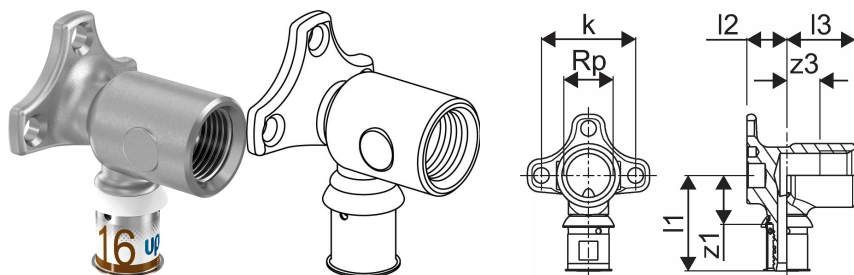

Uponor S-Press PLUS tap elbow L 20-Rp1/2"FT

1070645

- Made of tin-plated DR brass
- for on wall installation or attachment with rotation protection to the Uponor Smart Aqua mounting angles and plates.

Uponor S-Press PLUS tap elbow L 20-Rp1/2"FT

1070645

Technical data

Item no EAN	6414905219612
Item no GTIN	06414905219612
Item no VVS	045475120
RSK no.	1896556
Item no NRF	5114554
Item (unit of measurement)	pce
Female thread Rp	1/2 inch
Length (l1)	46 mm
Length (l2)	20 mm
Length (l3)	30 mm
Z-measurement k	40 mm
Z-measurement z3	15 mm
Packaging Quantity 1	10
Packaging Quantity 3	40
Packaging GTIN PL1	06414905280766
Packaging GTIN PL3	06414905424870
Packaging GTIN PL4	06414905280780