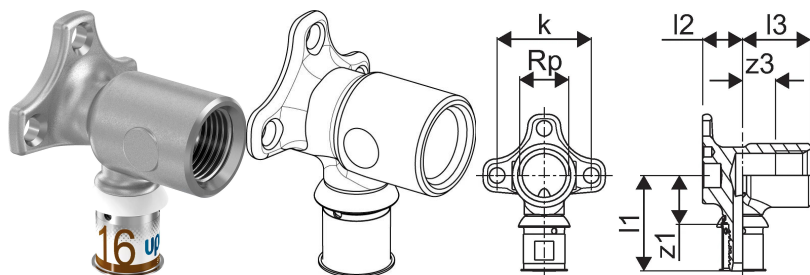

## Uponor S-Press PLUS tap elbow L 16-Rp1/2"FT

1070644

- Made of tin-plated DR brass
- for on wall installation or attachment with rotation protection to the Uponor Smart Aqua mounting angles and plates.

## Uponor S-Press PLUS tap elbow L 16-Rp1/2"FT

1070644

### Technical data

Item no EAN	6414905219605
Item no GTIN	06414905219605
Item no VVS	045475116
RSK no.	1896555
Item no NRF	5114553
Item (unit of measurement)	pce
Female thread Rp	1/2 inch
Length (l1)	41 mm
Length (l2)	17 mm
Length (l3)	29 mm
Z-measurement k	40 mm
Z-measurement z3	14 mm
Packaging Quantity 1	10
Packaging Quantity 3	40
Packaging Quantity 4	1920
Packaging GTIN PL1	06414905429141
Packaging GTIN PL3	06414905429158
Packaging GTIN PL4	06414905429165
Item Unit Length	67
Item Unit Height	46
Item Unit Weight	0,154
Item Unit Width	51