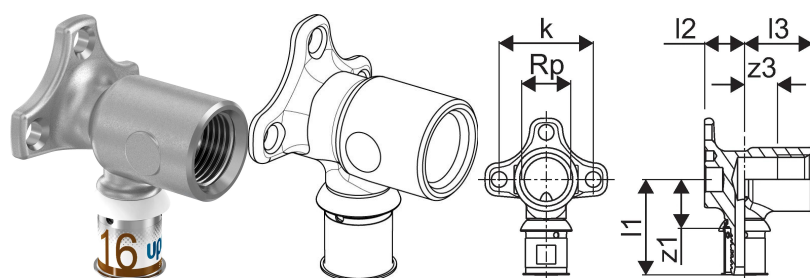

## Uponor S-Press PLUS tap elbow L 16-Rp1/2"FT

**1070644**

- Made of tin-plated DR brass
- for on wall installation or attachment with rotation protection to the Uponor Smart Aqua mounting angles and plates.

## Uponor S-Press PLUS tap elbow L 16-Rp1/2"FT

1070644

### Technical data

Item no EAN	6414905219605
Item no GTIN	06414905219605
Item no VVS	045475116
RSK no.	1896555
Item no NRF	5114553
Item (unit of measurement)	pce
Female thread Rp	1/2 inch
Length (l1)	41 mm
Length (l2)	17 mm
Length (l3)	29 mm
Z-measurement k	40 mm
Z-measurement z3	14 mm
Packaging Quantity 1	10
Packaging Quantity 3	40
Packaging Quantity 4	1920
Packaging GTIN PL1	06414905429141
Packaging GTIN PL3	06414905429158
Packaging GTIN PL4	06414905429165
Item Unit Length	67
Item Unit Height	46
Item Unit Weight	0,154
Item Unit Width	51