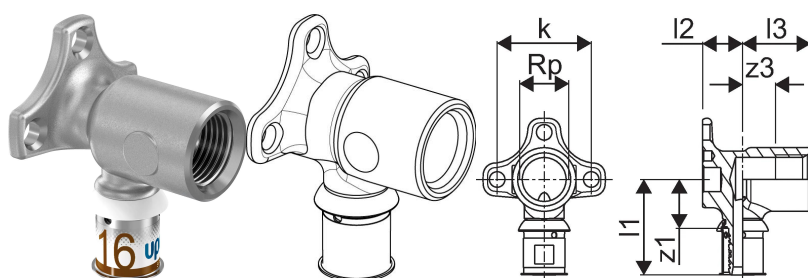

## Uponor S-Press PLUS tap elbow L 16-Rp1/2"FT

1070644

- Made of tin-plated DR brass
- for on wall installation or attachment with rotation protection to the Uponor Smart Aqua mounting angles and plates.

## Uponor S-Press PLUS tap elbow L 16-Rp1/2"FT

1070644

### Technical data

Item no EAN	6414905219605
Item no GTIN	06414905219605
Item no VVS	045475116
RSK no.	1896555
Item no NRF	5114553
Item (unit of measurement)	pce
Female thread Rp	1/2 inch
Length (l1)	41 mm
Length (l2)	17 mm
Length (l3)	29 mm
Z-measurement k	40 mm
Z-measurement z3	14 mm
Packaging Quantity 1	10
Packaging Quantity 3	40
Packaging Quantity 4	1920
Packaging GTIN PL1	06414905429141
Packaging GTIN PL3	06414905429158
Packaging GTIN PL4	06414905429165
Item Unit Length	67
Item Unit Height	46
Item Unit Weight	0,154
Item Unit Width	51