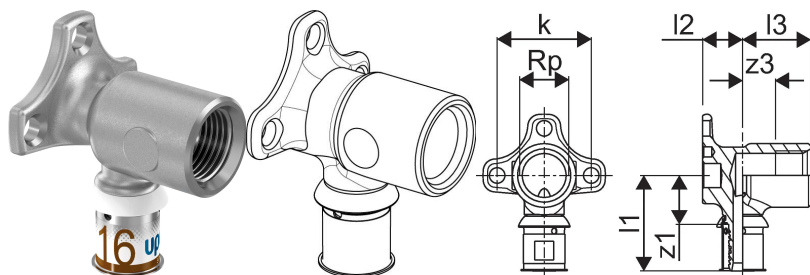

## Uponor S-Press PLUS tap elbow L 16-Rp1/2"FT

**1070644**

- Made of tin-plated DR brass
- for on wall installation or attachment with rotation protection to the Uponor Smart Aqua mounting angles and plates.

## Uponor S-Press PLUS tap elbow L 16-Rp1/2"FT

1070644

### Technical data

Item no EAN	6414905219605
Item no GTIN	06414905219605
Item no VVS	045475116
RSK no.	1896555
Item no NRF	5114553
Item (unit of measurement)	pce
Female thread Rp	1/2 inch
Length (l1)	41 mm
Length (l2)	17 mm
Length (l3)	29 mm
Z-measurement k	40 mm
Z-measurement z3	14 mm
Packaging Quantity 1	10
Packaging Quantity 3	40
Packaging Quantity 4	1920
Packaging GTIN PL1	06414905429141
Packaging GTIN PL3	06414905429158
Packaging GTIN PL4	06414905429165
Item Unit Length	67
Item Unit Height	46
Item Unit Weight	0,154
Item Unit Width	51