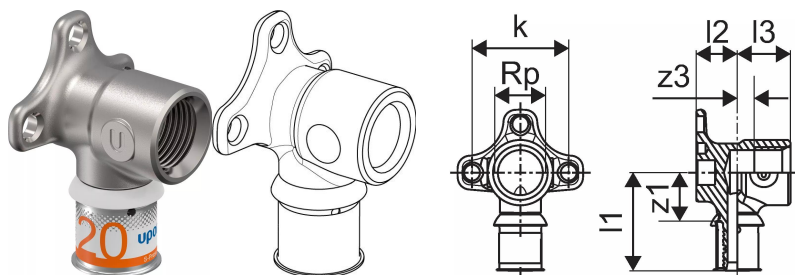

Uponor S-Press PLUS tap elbow M 20-Rp1/2"FT

1070640

- Made of tin-plated DR brass
- for on wall installation or attachment with rotation protection to the Uponor Smart Aqua mounting angles and plates.

Uponor S-Press PLUS tap elbow M 20-Rp1/2"FT

1070640

Technical data

Item no EAN	6414905219568
Item no GTIN	06414905219568
Item no VVS	045475020
RSK no.	1896551
Item no NRF	5114549
Item (unit of measurement)	pce
Female thread Rp	1/2 inch
Length (l1)	42 mm
Length (l2)	17 mm
Length (l3)	23 mm
Z-measurement k	40 mm
Z-measurement z3	8 mm
Packaging Quantity 1	10
Packaging Quantity 3	40
Packaging Quantity 4	1920
Packaging GTIN PL1	06414905289103
Packaging GTIN PL3	06414905424849
Packaging GTIN PL4	06414905289127
Item Unit Length	70
Item Unit Height	41
Item Unit Weight	0,151
Item Unit Width	51