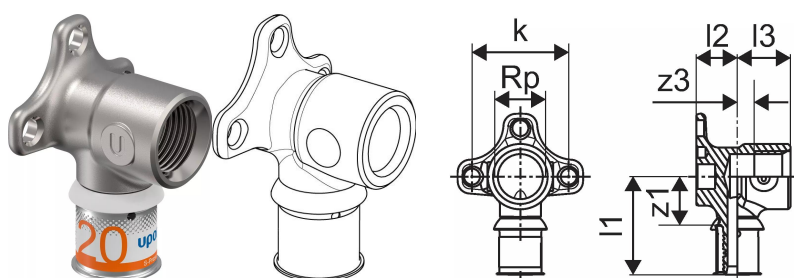

Uponor S-Press PLUS tap elbow M 20-Rp1/2"FT

1070640

- Made of tin-plated DR brass
- for on wall installation or attachment with rotation protection to the Uponor Smart Aqua mounting angles and plates.

Uponor S-Press PLUS tap elbow M 20-Rp1/2"FT

1070640

Technical data

Item no EAN	6414905219568
Item no GTIN	06414905219568
Item no VVS	045475020
RSK no.	1896551
Item no NRF	5114549
Item (unit of measurement)	pce
Female thread Rp	1/2 inch
Length (l1)	42 mm
Length (l2)	17 mm
Length (l3)	23 mm
Z-measurement k	40 mm
Z-measurement z3	8 mm
Packaging Quantity 1	10
Packaging Quantity 3	40
Packaging GTIN PL1	06414905289103
Packaging GTIN PL3	06414905424849
Packaging GTIN PL4	06414905289127