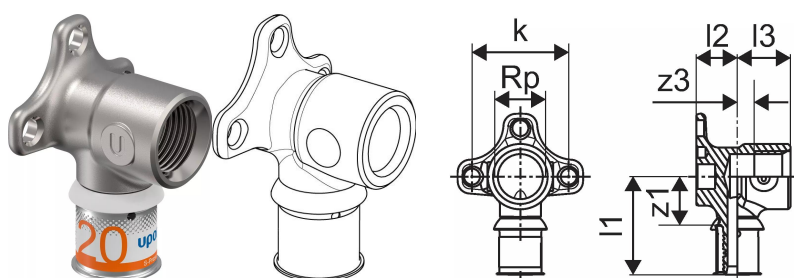

Uponor S-Press PLUS tap elbow M 20-Rp1/2"FT

1070640

- Made of tin-plated DR brass
- for on wall installation or attachment with rotation protection to the Uponor Smart Aqua mounting angles and plates.

Uponor S-Press PLUS tap elbow M 20-Rp1/2"FT

1070640

Technical data

Item no EAN	6414905219568
Item no GTIN	06414905219568
Item no VVS	045475020
RSK no.	1896551
Item no NRF	5114549
Item (unit of measurement)	pce
Female thread Rp	1/2 inch
Length (l1)	42 mm
Length (l2)	17 mm
Length (l3)	23 mm
Z-measurement k	40 mm
Z-measurement z3	8 mm
Packaging Quantity 1	10
Packaging Quantity 3	40
Packaging Quantity 4	1920
Packaging GTIN PL1	06414905289103
Packaging GTIN PL3	06414905424849
Packaging GTIN PL4	06414905289127
Item Unit Length	70
Item Unit Height	41
Item Unit Weight	0,151
Item Unit Width	51