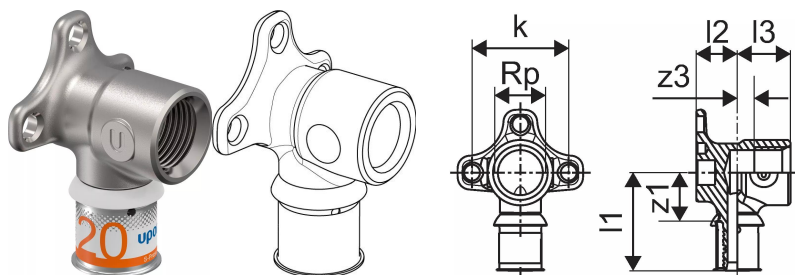

Uponor S-Press PLUS tap elbow M 20-Rp1/2"FT

1070640

- Made of tin-plated DR brass
- for on wall installation or attachment with rotation protection to the Uponor Smart Aqua mounting angles and plates.

Uponor S-Press PLUS tap elbow M 20-Rp1/2"FT

1070640

Technical data

Item no EAN	6414905219568
Item no GTIN	06414905219568
Item no VVS	045475020
RSK no.	1896551
Item no NRF	5114549
Item (unit of measurement)	pce
Female thread Rp	1/2 inch
Length (l1)	42 mm
Length (l2)	17 mm
Length (l3)	23 mm
Z-measurement k	40 mm
Z-measurement z3	8 mm
Packaging Quantity 1	10
Packaging Quantity 3	40
Packaging GTIN PL1	06414905289103
Packaging GTIN PL3	06414905424849
Packaging GTIN PL4	06414905289127