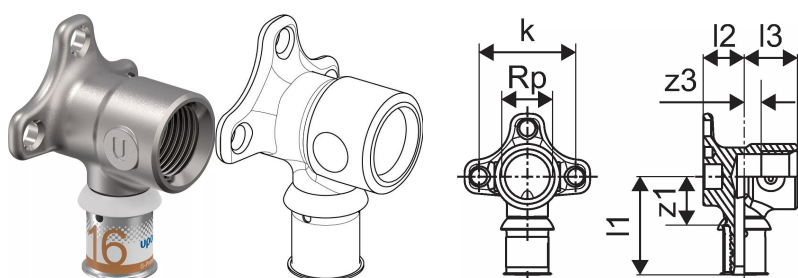

## Uponor S-Press PLUS tap elbow M 16-Rp1/2"FT

1070639

- Made of tin-plated DR brass
- for on wall installation or attachment with rotation protection to the Uponor Smart Aqua mounting angles and plates.

## Uponor S-Press PLUS tap elbow M 16-Rp1/2"FT

1070639

### Technical data

Item no EAN	6414905219551
Item no GTIN	06414905219551
Item no VVS	045475016
RSK no.	1896550
Item no NRF	5114548
Item (unit of measurement)	pce
Female thread Rp	1/2 inch
Length (l1)	41 mm
Length (l2)	17 mm
Length (l3)	22 mm
Z-measurement k	40 mm
Z-measurement z3	7 mm
Packaging Quantity 1	10
Packaging Quantity 3	40
Packaging Quantity 4	1920
Packaging GTIN PL1	06414905291960
Packaging GTIN PL3	06414905424832
Packaging GTIN PL4	06414905291984
Item Unit Length	67
Item Unit Height	40
Item Unit Weight	0,136
Item Unit Width	51