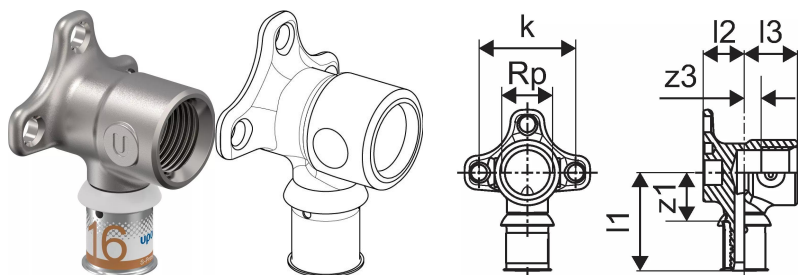

## Uponor S-Press PLUS tap elbow M 16-Rp1/2"FT

1070639

- Made of tin-plated DR brass
- for on wall installation or attachment with rotation protection to the Uponor Smart Aqua mounting angles and plates.

## Uponor S-Press PLUS tap elbow M 16-Rp1/2"FT

1070639

### Technical data

Item no EAN	6414905219551
Item no GTIN	06414905219551
Item no VVS	045475016
RSK no.	1896550
Item no NRF	5114548
Item (unit of measurement)	pce
Female thread Rp	1/2 inch
Length (l1)	41 mm
Length (l2)	17 mm
Length (l3)	22 mm
Z-measurement k	40 mm
Z-measurement z3	7 mm
Packaging Quantity 1	10
Packaging Quantity 3	40
Packaging Quantity 4	1920
Packaging GTIN PL1	06414905291960
Packaging GTIN PL3	06414905424832
Packaging GTIN PL4	06414905291984
Item Unit Length	67
Item Unit Height	40
Item Unit Weight	0,136
Item Unit Width	51