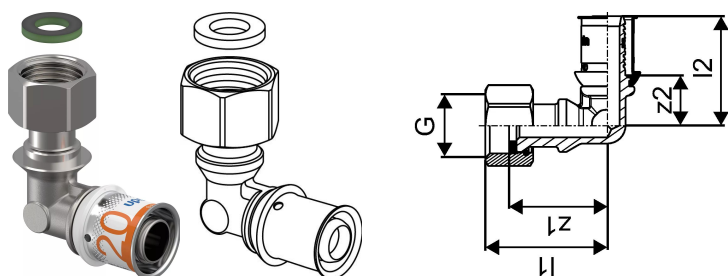

## Uponor S-Press PLUS elbow swivel nut 20-G1/2"SN

1070613

- Made of tin-plated DR brass
- Releasable screw connector for connection to on-wall fittings, filters and shut-off valves
- Thread acc. to EN ISO 228-1.

## Uponor S-Press PLUS elbow swivel nut 20-G1/2"SN

1070613

### Technical data

Item no EAN	6414905219339
Item no GTIN	06414905219339
Item no VVS	045472220
RSK no.	1896570
Item no NRF	5114534
Item no LVI	1720787
Item (unit of measurement)	pce
Length (l1)	46 mm
Length (l2)	41 mm
Z-measurement z2	19 mm
Packaging Quantity 1	1
Packaging Quantity 4	20
Packaging GTIN PL1	06414905468744
Packaging GTIN PL2	06414905442836
Packaging GTIN PL4	06414905499670