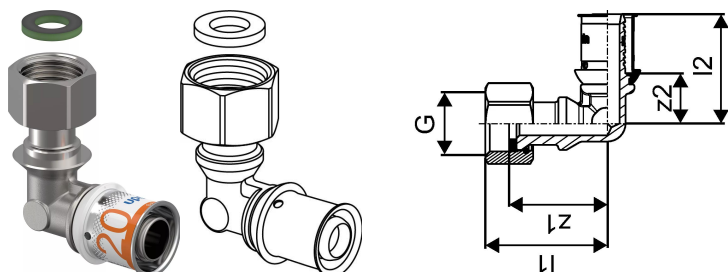

## Uponor S-Press PLUS elbow swivel nut 20-G1/2"SN

1070613

- Made of tin-plated DR brass
- Releasable screw connector for connection to on-wall fittings, filters and shut-off valves
- Thread acc. to EN ISO 228-1.

## Uponor S-Press PLUS elbow swivel nut 20-G1/2"SN

1070613

### Technical data

Item no EAN	6414905219339
Item no GTIN	06414905219339
Item no VVS	045472220
RSK no.	1896570
Item no NRF	5114534
Item no LVI	1720787
Item (unit of measurement)	pce
Length (l1)	46 mm
Length (l2)	41 mm
Z-measurement z2	19 mm
Packaging Quantity 1	1
Packaging Quantity 4	20
Packaging GTIN PL1	06414905468744
Packaging GTIN PL2	06414905442836
Packaging GTIN PL4	06414905499670