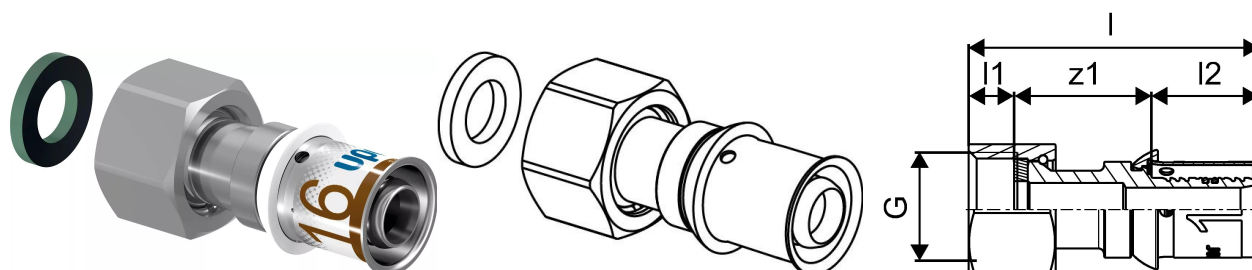

Uponor S-Press PLUS adapter swivel nut 32-G1 1/4"SN

1070610

- Made of tin-plated DR brass
- Releasable screw connector for connection to on-wall fittings, filters and shut-off valves
- Thread acc. to EN ISO 228-1.

Uponor S-Press PLUS adapter swivel nut 32-G1 1/4"SN

1070610

Technical data

Item no EAN	6414905219308
Item no GTIN	06414905219308
Item no VVS	045483035
RSK no.	1899459
Item no NRF	5114531
Item no LVI	1720784
Item (unit of measurement)	pce
Length (l)	59 mm
Length (l1)	9 mm
Length (l2)	28 mm
Packaging Quantity 1	1
Packaging Quantity 4	10
Packaging GTIN PL1	06414905468737
Packaging GTIN PL2	06414905442829
Packaging GTIN PL4	06414905499663