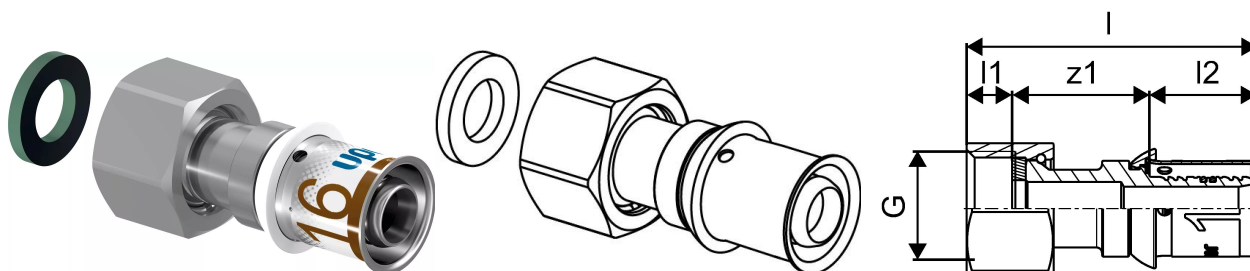

Uponor S-Press PLUS adapter swivel nut 32-G1 1/4"SN

1070610

- Made of tin-plated DR brass
- Releasable screw connector for connection to on-wall fittings, filters and shut-off valves
- Thread acc. to EN ISO 228-1.

Uponor S-Press PLUS adapter swivel nut 32-G1 1/4"SN

1070610

Technical data

Item no EAN	6414905219308
Item no GTIN	06414905219308
Item no VVS	045483035
RSK no.	1899459
Item no NRF	5114531
Item no LVI	1720784
Item (unit of measurement)	pce
Length (l)	59 mm
Length (l1)	9 mm
Length (l2)	28 mm
Packaging Quantity 1	1
Packaging Quantity 4	10
Packaging GTIN PL1	06414905468737
Packaging GTIN PL2	06414905442829
Packaging GTIN PL4	06414905499663