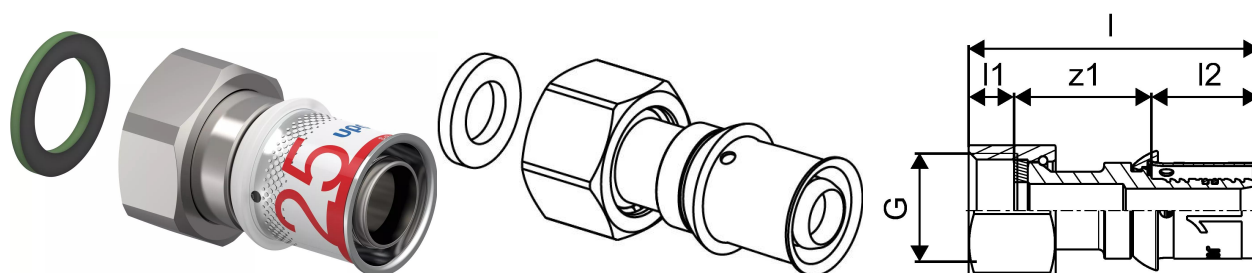

## Uponor S-Press PLUS adapter swivel nut 25-G1"SN

1070607

- Made of tin-plated DR brass
- Releasable screw connector for connection to on-wall fittings, filters and shut-off valves
- Thread acc. to EN ISO 228-1.

## Uponor S-Press PLUS adapter swivel nut 25-G1"SN

1070607

### Technical data

Item no EAN	6414905219278
Item no GTIN	06414905219278
Item no VVS	045483315
RSK no.	1899456
Item no NRF	5114527
Item no LVI	1720781
Item (unit of measurement)	pce
Length (l)	57 mm
Length (l1)	9 mm
Length (l2)	28 mm
Packaging Quantity 1	1
Packaging Quantity 4	15
Packaging GTIN PL1	06414905468706
Packaging GTIN PL2	06414905442799
Packaging GTIN PL4	06414905499632