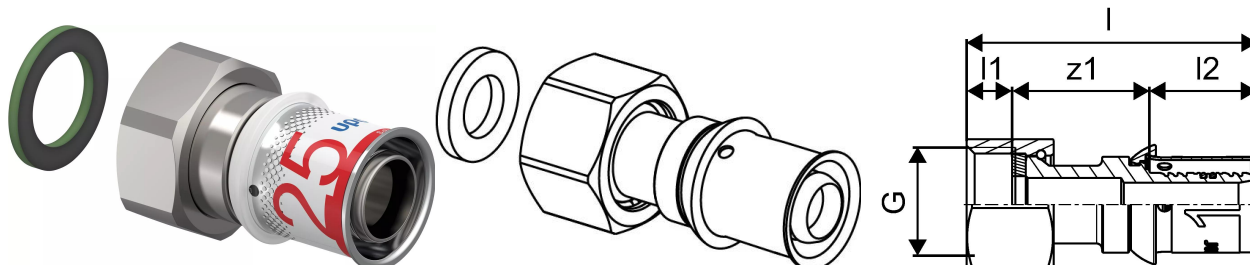

## Uponor S-Press PLUS adapter swivel nut 25-G1"SN

1070607

- Made of tin-plated DR brass
- Releasable screw connector for connection to on-wall fittings, filters and shut-off valves
- Thread acc. to EN ISO 228-1.

## Uponor S-Press PLUS adapter swivel nut 25-G1"SN

1070607

### Technical data

Item no EAN	6414905219278
Item no GTIN	06414905219278
Item no VVS	045483315
RSK no.	1899456
Item no NRF	5114527
Item no LVI	1720781
Item (unit of measurement)	pce
Length (l)	57 mm
Length (l1)	9 mm
Length (l2)	28 mm
Packaging Quantity 1	1
Packaging Quantity 4	15
Packaging GTIN PL1	06414905468706
Packaging GTIN PL2	06414905442799
Packaging GTIN PL4	06414905499632