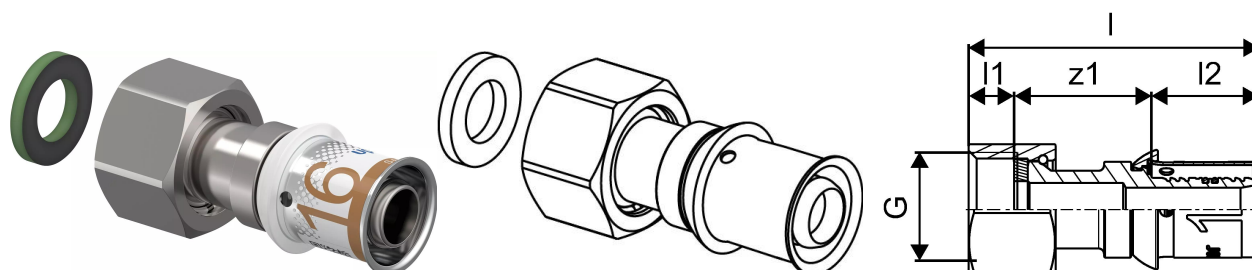

## Uponor S-Press PLUS adapter swivel nut 16-G1/2"SN

1070602

- Made of tin-plated DR brass
- Releasable screw connector for connection to on-wall fittings, filters and shut-off valves
- Thread acc. to EN ISO 228-1.

## Uponor S-Press PLUS adapter swivel nut 16-G1/2"SN

1070602

### Technical data

Item no EAN	6414905219223
Item no GTIN	06414905219223
Item no VVS	045483189
RSK no.	1899451
Item no NRF	5114522
Item no LVI	1720776
Item (unit of measurement)	pce
Length (l)	53 mm
Length (l1)	8 mm
Length (l2)	20 mm
Packaging Quantity 1	1
Packaging Quantity 4	30
Packaging GTIN PL1	06414905468652
Packaging GTIN PL2	06414905442744
Packaging GTIN PL4	06414905499588