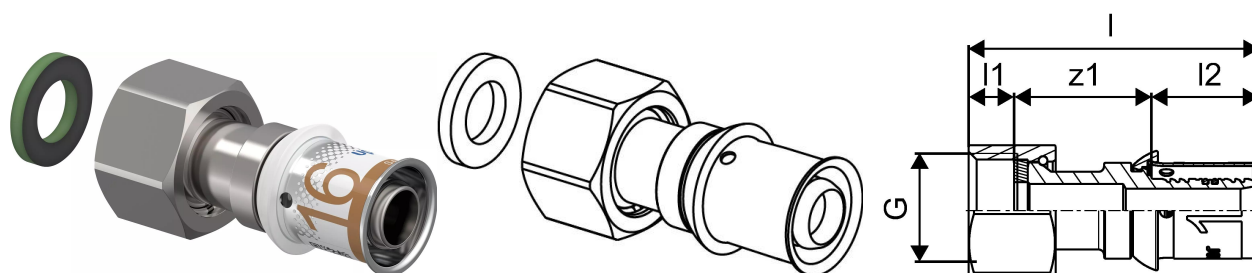

## Uponor S-Press PLUS adapter swivel nut 16-G1/2"SN

1070602

- Made of tin-plated DR brass
- Releasable screw connector for connection to on-wall fittings, filters and shut-off valves
- Thread acc. to EN ISO 228-1.

## Uponor S-Press PLUS adapter swivel nut 16-G1/2"SN

1070602

### Technical data

Item no EAN	6414905219223
Item no GTIN	06414905219223
Item no VVS	045483189
RSK no.	1899451
Item no NRF	5114522
Item no LVI	1720776
Item (unit of measurement)	pce
Length (l)	53 mm
Length (l1)	8 mm
Length (l2)	20 mm
Packaging Quantity 1	1
Packaging Quantity 4	30
Packaging GTIN PL1	06414905468652
Packaging GTIN PL2	06414905442744
Packaging GTIN PL4	06414905499588