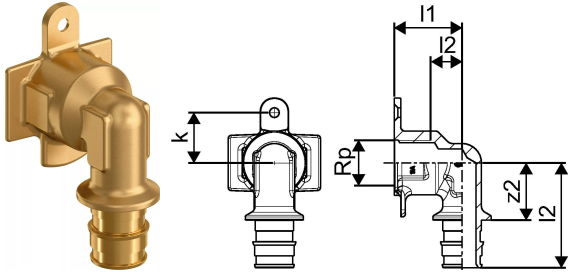

## Uponor Smart Aqua tap elbow term. box Q&E SP DR 20-Rp1/2"FT

**1063860**

- Fits to box 1038470

#### Specification

- Elbows for tap connection and
- Q&E rings must be ordered separately if not different mentioned

#### Application

- For tap water installations

if not different mentioned:

- Male and female threads acc.to EN 10226-1.

### Technical data

Item no EAN	4021598127586
Item no GTIN	04021598127586
Item (unit of measurement)	pce
Female thread Rp	1/2 inch
Length (l1)	32 mm
Length (l2)	49 mm
Z-measurement k	23 mm
Z-measurement z2	27 mm
Packaging Quantity 1	5
Packaging Quantity 3	25
Packaging Quantity 4	2400
Packaging GTIN PL1	06414905414826
Packaging GTIN PL3	06414905414833
Packaging GTIN PL4	06414905414840
Item Unit Length	82
Item Unit Height	43
Item Unit Weight	0,167
Item Unit Width	46