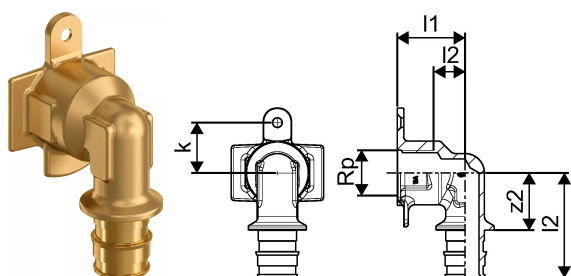

#### Specification

- Elbows for tap connection and
- Q&E rings must be ordered separately if not different mentioned

#### Application

- For tap water installations

if not different mentioned:

- Male and female threads acc.to EN 10226-1.

## Uponor Smart Aqua tap elbow term. box Q&E SP DR 20-Rp1/2"FT

1063860

### Technical data

Item no EAN	4021598127586
Item no GTIN	04021598127586
Item (unit of measurement)	pce
Female thread Rp	1/2 inch
Length (l1)	32 mm
Length (l2)	49 mm
Z-measurement k	23 mm
Z-measurement z2	27 mm
Packaging Quantity 1	5
Packaging Quantity 3	25
Packaging Quantity 4	2400
Packaging GTIN PL1	06414905414826
Packaging GTIN PL3	06414905414833
Packaging GTIN PL4	06414905414840
Item Unit Length	82
Item Unit Height	43
Item Unit Weight	0,167
Item Unit Width	46