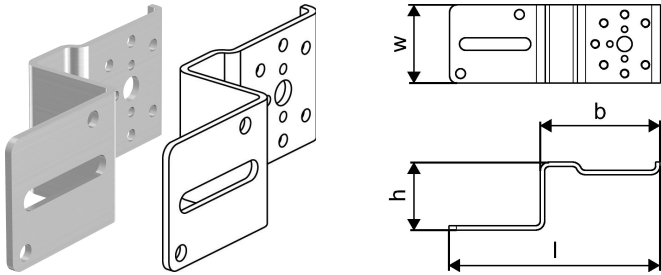

## Uponor Smart Aqua single mounting angle

**1057843**

- Made of galvanized steel.
- For the installation of Uponor Smart Aqua tap elbows.
- Positioning of the connections in the given raster.
- Screws M6x12 acc. DIN 965 included. With holes and slots for easy attachment

## Uponor Smart Aqua single mounting angle

1057843

### Technical data

Item no EAN	4021598119574
Item no GTIN	04021598119574
Item (unit of measurement)	pce
Length (l)	144 mm
Z-measurement b	82 mm
Z-measurement h	46 mm
Packaging Quantity 1	1
Packaging Quantity 3	5
Packaging Quantity 4	1920
Packaging GTIN PL1	06414905408894
Packaging GTIN PL3	06414905408900
Packaging GTIN PL4	06414905408917
Item Unit Length	145
Item Unit Height	50
Item Unit Weight	0,22
Item Unit Width	40