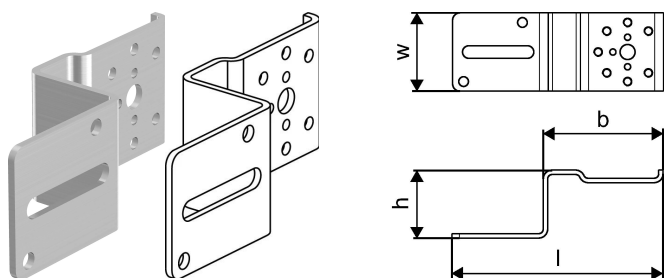

Uponor Smart Aqua single mounting angle

1057843

- Made of galvanized steel.
- For the installation of Uponor Smart Aqua tap elbows.
- Positioning of the connections in the given raster.
- Screws M6x12 acc. DIN 965 included. With holes and slots for easy attachment

Uponor Smart Aqua single mounting angle

1057843

Technical data

Item no EAN	4021598119574
Item no GTIN	04021598119574
Item (unit of measurement)	pce
Length (l)	144 mm
Z-measurement b	82 mm
Z-measurement h	46 mm
Packaging Quantity 1	1
Packaging Quantity 3	5
Packaging GTIN PL1	06414905408894
Packaging GTIN PL3	06414905408900
Packaging GTIN PL4	06414905408917