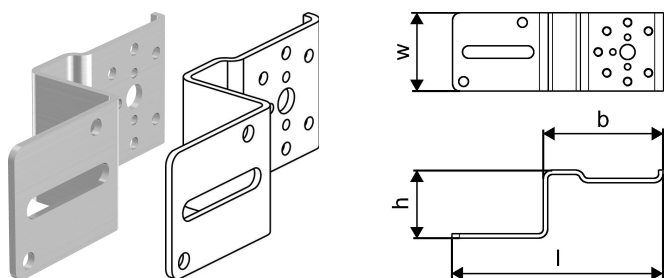

## Uponor Smart Aqua single mounting angle

**1057843**

- Made of galvanized steel.
- For the installation of Uponor Smart Aqua tap elbows.
- Positioning of the connections in the given raster.
- Screws M6x12 acc. DIN 965 included. With holes and slots for easy attachment

## Uponor Smart Aqua single mounting angle

1057843

### Technical data

Item no EAN	4021598119574
Item no GTIN	04021598119574
Item (unit of measurement)	pce
Length (l)	144 mm
Z-measurement b	82 mm
Z-measurement h	46 mm
Packaging Quantity 1	1
Packaging Quantity 3	5
Packaging Quantity 4	1920
Packaging GTIN PL1	06414905408894
Packaging GTIN PL3	06414905408900
Packaging GTIN PL4	06414905408917
Item Unit Length	145
Item Unit Height	50
Item Unit Weight	0,22
Item Unit Width	40