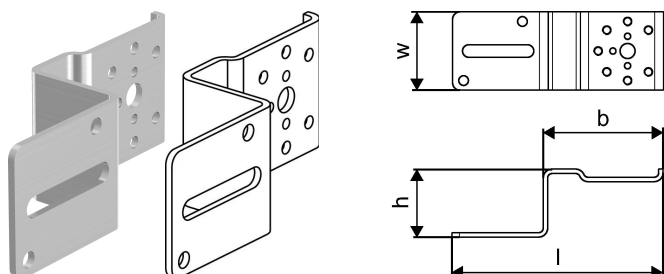

Uponor Smart Aqua single mounting angle

1057843

- Made of galvanized steel.
- For the installation of Uponor Smart Aqua tap elbows.
- Positioning of the connections in the given raster.
- Screws M6x12 acc. DIN 965 included. With holes and slots for easy attachment

Uponor Smart Aqua single mounting angle

1057843

Technical data

Item no EAN	4021598119574
Item no GTIN	04021598119574
Item (unit of measurement)	pce
Length (l)	144 mm
Z-measurement b	82 mm
Z-measurement h	46 mm
Packaging Quantity 1	1
Packaging Quantity 3	5
Packaging GTIN PL1	06414905408894
Packaging GTIN PL3	06414905408900
Packaging GTIN PL4	06414905408917