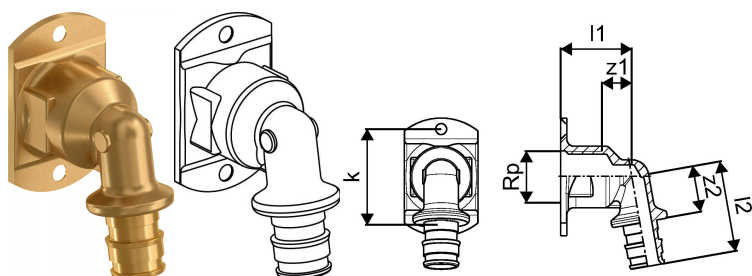

Uponor Smart Aqua tap elbow term. box Q&E UP PL 16-Rp1/2"FT**1047935**

- Fits to box 1008845

**Application information Uponor Smart Aqua tap elbow term. box Q&E UP PL****Specification**

- Elbows for tap connection and
- Q&E rings must be ordered separately if not different mentioned

Application

- For tap water installations

if not different mentioned:

- Male and female threads acc.to EN 10226-1.

Uponor Smart Aqua tap elbow term. box Q&E UP PL 16-Rp1/2"FT

1047935

Technical data

Item no EAN	4021598118102
Item no GTIN	04021598118102
Item (unit of measurement)	pce
Female thread Rp	1/2 inch
Length (l1)	29 mm
Length (l2)	37 mm
Z-measurement k	39 mm
Z-measurement z2	19 mm
Packaging Quantity 3	40
Packaging Quantity 4	3840
Packaging GTIN PL3	06414905448814
Packaging GTIN PL4	06414905493975
Item Unit Length	60
Item Unit Height	47
Item Unit Weight	0,092
Item Unit Width	45