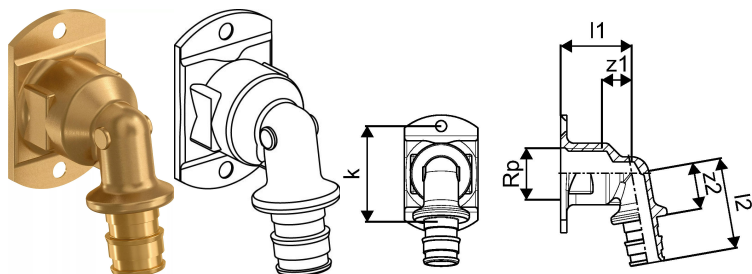

Uponor Smart Aqua tap elbow term. box Q&E UP PL 16-Rp1/2"FT**1047935**

- Fits to box 1008845

**Application information Uponor Smart Aqua tap elbow term. box Q&E UP PL****Specification**

- Elbows for tap connection and
- Q&E rings must be ordered separately if not different mentioned

Application

- For tap water installations

if not different mentioned:

- Male and female threads acc.to EN 10226-1.

Uponor Smart Aqua tap elbow term. box Q&E UP PL 16-Rp1/2"FT

1047935

Technical data

Item no EAN	4021598118102
Item no GTIN	04021598118102
Item (unit of measurement)	pce
Female thread Rp	1/2 inch
Length (l1)	29 mm
Length (l2)	37 mm
Z-measurement k	39 mm
Z-measurement z2	19 mm
Packaging Quantity 3	40
Packaging Quantity 4	3840
Packaging GTIN PL3	06414905448814
Packaging GTIN PL4	06414905493975
Item Unit Length	60
Item Unit Height	47
Item Unit Weight	0,092
Item Unit Width	45