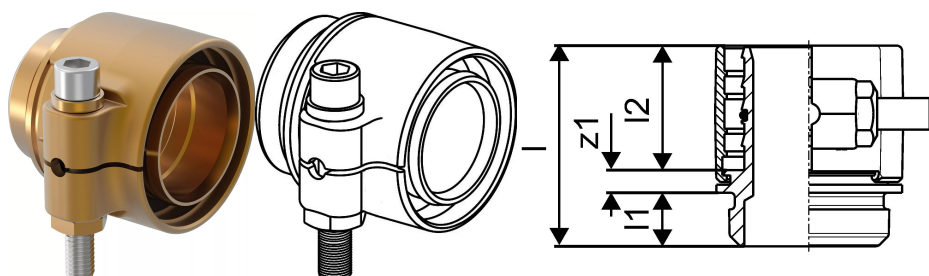

Uponor Wipex RS adapter PN6 DR 75x6,8 RS2

1047014

Technical data

Item no EAN	4021598114807
Item no GTIN	04021598114807
Item (unit of measurement)	pce
Length (l)	84 mm
Length (l1)	46 mm
Length (l2)	20 mm
Packaging Quantity 1	1
Packaging Quantity 4	240
Packaging GTIN PL1	06414905402151
Packaging GTIN PL4	06414905402168
Item Unit Length	87
Item Unit Height	103
Item Unit Weight	1,27
Item Unit Width	103

Documents

Page with all documents

Uponor Corporation

Ilmalantori 4
00240, Helsinki
Finland

T +358 (0)20 129 211

www.uponor.com