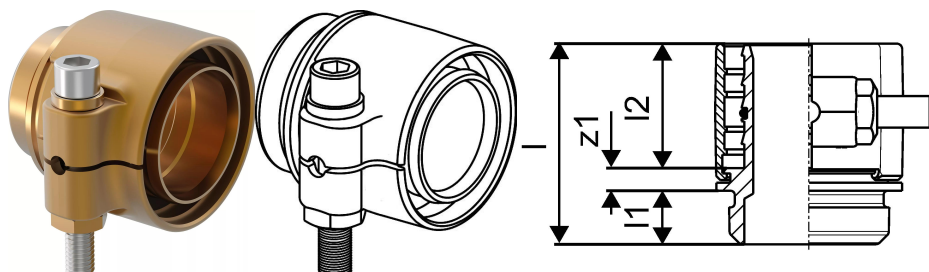

## Uponor Wipex RS adapter PN6 DR 75x6,8 RS2

**1047014**

- RS = unique modular fitting connection
- 6 bar, SDR 11
- DR = dezincification resistance brass

#### Specification

- Wipex fittings in corrosion-resistant brass, dezincification based on EN ISO 6509 with stainless steel screw.
- O-ring sealing between Wipex coupling and base fitting connectors
- Bolt set for couplers include a hex socket bolt in stainless steel and the nut as well as washer from brass
- Pre-open sleeve design with assembled support part for the dimension 63-110mm.

#### Application

- Fittings for pipe systems Thermo, Aqua, Quattro, Supra, Supra PLUS and Supra Standard
- Connection of PE and PE-Xa medium pipe to couplers with cylindrical inch male thread
- Max. operating temperature 95°C

### Technical data

Item no EAN	4021598114807
Item no GTIN	04021598114807
Item (unit of measurement)	pce
Length (l)	84 mm
Length (l1)	46 mm
Length (l2)	20 mm
Packaging Quantity 1	1
Packaging Quantity 4	240
Packaging GTIN PL1	06414905402151
Packaging GTIN PL4	06414905402168
Item Unit Length	87
Item Unit Height	103
Item Unit Weight	1,27
Item Unit Width	103