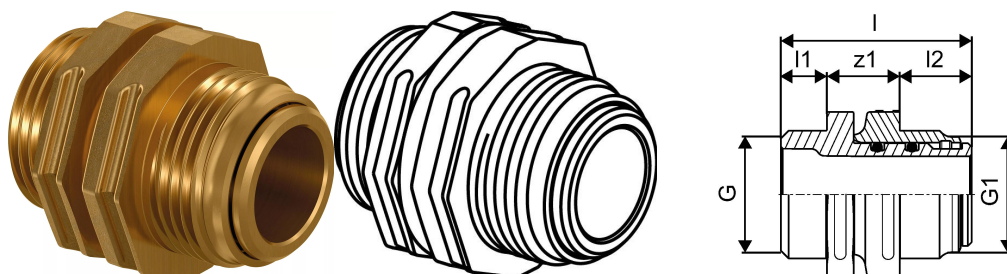

## Uponor Wipex swivel union G1 1/4

**1045457**

- Rotatable double nipple
- Cylindric thread G" for O-ring sealing
- 6 bar, SDR 11 / 10 bar, SDR 7,4
- DR = dezincification resistance brass

#### Specification

- Wipex fittings in corrosion-resistant brass, dezincification based on EN ISO 6509 with stainless steel screw.
- O-ring sealing between Wipex coupling and base fitting connectors
- Bolt set for couplers include a hex socket bolt in stainless steel and the nut as well as washer from brass
- Pre-open sleeve design with assembled support part for the dimension 63-110mm.

#### Application

- Fittings for pipe systems Thermo, Aqua, Quattro, Supra, Supra PLUS and Supra Standard
- Connection of PE and PE-Xa medium pipe to couplers with cylindrical inch male thread
- Max. operating temperature 95°C

### Technical data

Item no EAN	7331541201773
Item no GTIN	07331541201773
Item no VVS	087534010
RSK no.	2410703
Item no NRF	8360803
Item no LVI	1937002
Item (unit of measurement)	pce
Length (l)	58 mm
Length (l1)	16 mm
Length (l2)	21 mm
Packaging Quantity 1	1
Packaging Quantity 3	15
Packaging Quantity 4	900
Packaging GTIN PL1	06414905459513
Packaging GTIN PL3	06414905448296
Packaging GTIN PL4	06414905492749
Item Unit Length	50
Item Unit Height	60
Item Unit Weight	0,476
Item Unit Width	50