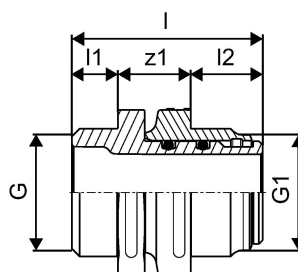

## Uponor Wipex swivel union G1 1/4

**1045457**

- Rotatable double nipple
- Cylindric thread G" for O-ring sealing
- 6 bar, SDR 11 / 10 bar, SDR 7,4
- DR = dezincification resistance brass

## Uponor Wipex swivel union G1 1/4

1045457

### Technical data

Item no EAN	7331541201773
Item no GTIN	07331541201773
Item no VVS	087534010
RSK no.	2410703
Item no NRF	8360803
Item no LVI	1937002
Item (unit of measurement)	pce
Length (l)	58 mm
Length (l1)	16 mm
Length (l2)	21 mm
Packaging Quantity 1	1
Packaging Quantity 3	15
Packaging GTIN PL1	06414905459513
Packaging GTIN PL3	06414905448296
Packaging GTIN PL4	06414905492749