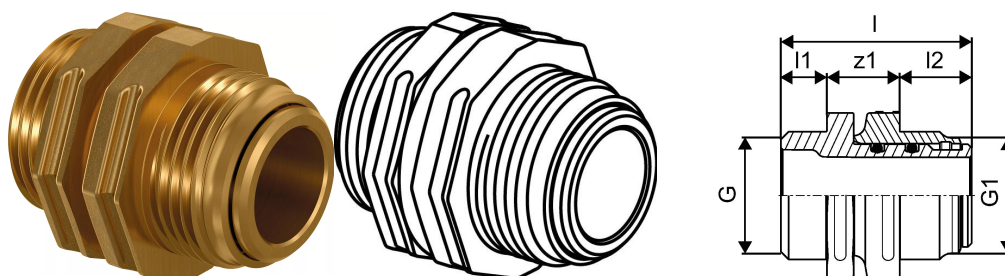

#### Specification

- Wipex fittings in corrosion-resistant brass, dezincification based on EN ISO 6509 with stainless steel screw.
- O-ring sealing between Wipex coupling and base fitting connectors
- Bolt set for couplers include a hex socket bolt in stainless steel and the nut as well as washer from brass
- Pre-open sleeve design with assembled support part for the dimension 63-110mm.

#### Application

- Fittings for pipe systems Thermo, Aqua, Quattro, Supra, Supra PLUS and Supra Standard
- Connection of PE and PE-Xa medium pipe to couplers with cylindrical inch male thread
- Max. operating temperature 95°C

### Technical data

Item no EAN	7331541201773
Item no GTIN	07331541201773
Item no VVS	087534010
RSK no.	2410703
Item no NRF	8360803
Item no LVI	1937002
Item (unit of measurement)	pce
Length (l)	58 mm
Length (l1)	16 mm
Length (l2)	21 mm
Packaging Quantity 1	1
Packaging Quantity 3	15
Packaging Quantity 4	900
Packaging GTIN PL1	06414905459513
Packaging GTIN PL3	06414905448296
Packaging GTIN PL4	06414905492749
Item Unit Length	50
Item Unit Height	60
Item Unit Weight	0,476
Item Unit Width	50