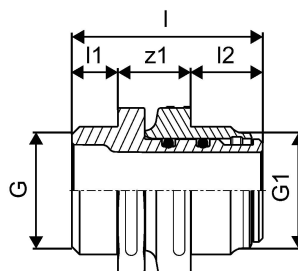

## Uponor Wipex swivel union G1 1/4

**1045457**

- Rotatable double nipple
- Cylindric thread G" for O-ring sealing
- 6 bar, SDR 11 / 10 bar, SDR 7,4
- DR = dezincification resistance brass

## Uponor Wipex swivel union G1 1/4

1045457

### Technical data

Item no EAN	7331541201773
Item no GTIN	07331541201773
Item no VVS	087534010
RSK no.	2410703
Item no NRF	8360803
Item no LVI	1937002
Item (unit of measurement)	pce
Length (l)	58 mm
Length (l1)	16 mm
Length (l2)	21 mm
Packaging Quantity 1	1
Packaging Quantity 3	15
Packaging GTIN PL1	06414905459513
Packaging GTIN PL3	06414905448296
Packaging GTIN PL4	06414905492749