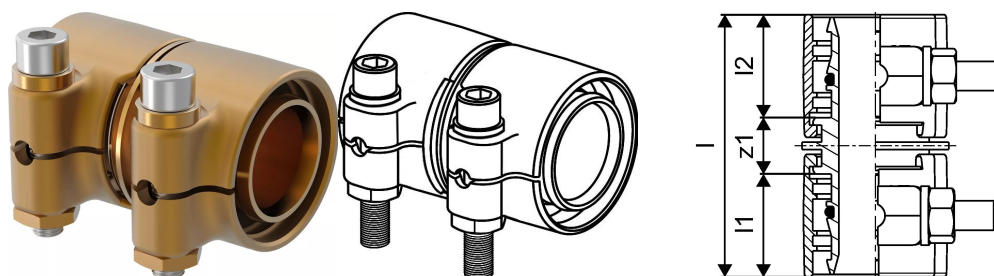

Uponor Wipex jointing equal PN6 50x4,6-50x4,6

1042984

Technical data

Item no EAN	7331541200820
Item no GTIN	07331541200820
Item no VVS	087882050
RSK no.	2410696
Item no NRF	8360794
Item no LVI	1932104
Item (unit of measurement)	pce
Length (l)	85 mm
Length (l1)	36 mm
Length (l2)	36 mm
Packaging Quantity 1	1
Packaging Quantity 3	10
Packaging Quantity 4	600
Packaging GTIN PL1	06414905400140
Packaging GTIN PL3	06414905400157
Packaging GTIN PL4	06414905400164
Item Unit Length	77
Item Unit Height	88
Item Unit Weight	0,938
Item Unit Width	57

Documents

Page with all documents

Finland

T +358 (0)20 129 211

www.uponor.com