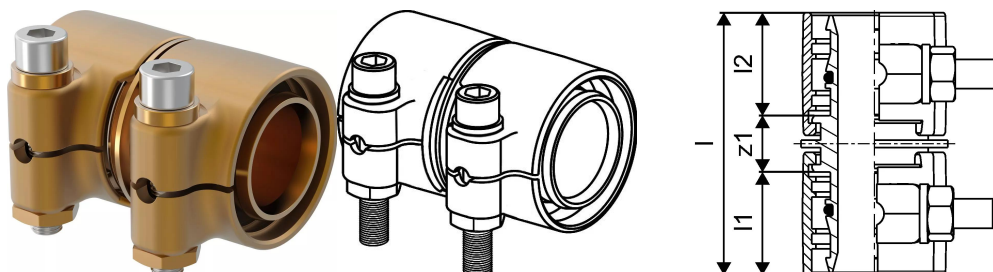

## Uponor Wipex jointing equal PN6 50x4,6-50x4,6

**1042984**

- Connection of PE-Xa or PE pipe
- 6bar, SDR 11
- DR = dezincification resistance brass

#### Specification

- Wipex fittings in corrosion-resistant brass, dezincification based on EN ISO 6509 with stainless steel screw.
- O-ring sealing between Wipex coupling and base fitting connectors
- Bolt set for couplers include a hex socket bolt in stainless steel and the nut as well as washer from brass
- Pre-open sleeve design with assembled support part for the dimension 63-110mm.

#### Application

- Fittings for pipe systems Thermo, Aqua, Quattro, Supra, Supra PLUS and Supra Standard
- Connection of PE and PE-Xa medium pipe to couplers with cylindrical inch male thread
- Max. operating temperature 95°C

### Technical data

Item no EAN	7331541200820
Item no GTIN	07331541200820
Item no VVS	087882050
RSK no.	2410696
Item no NRF	8360794
Item no LVI	1932104
Item (unit of measurement)	pce
Length (l)	85 mm
Length (l1)	36 mm
Length (l2)	36 mm
Packaging Quantity 1	1
Packaging Quantity 3	10
Packaging Quantity 4	600
Packaging GTIN PL1	06414905400140
Packaging GTIN PL3	06414905400157
Packaging GTIN PL4	06414905400164
Item Unit Length	77
Item Unit Height	88
Item Unit Weight	0,938
Item Unit Width	57