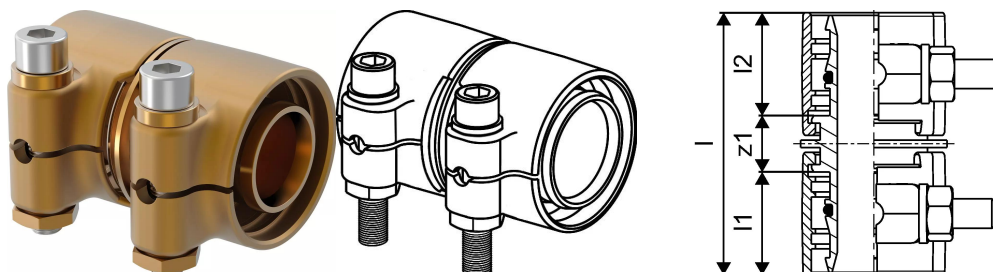

Uponor Wipex jointing equal PN10 50x6,9-50x6,9

1042983

- Connection of PE-Xa or PE pipe
- 10 bar, SDR 7,4
- DR = dezincification resistance brass

Application information Uponor Wipex jointing equal PN10

Specification

- Wipex fittings in corrosion-resistant brass, dezincification based on EN ISO 6509 with stainless steel screw.
- O-ring sealing between Wipex coupling and base fitting connectors
- Bolt set for couplers include a hex socket bolt in stainless steel and the nut as well as washer from brass
- Pre-open sleeve design with assembled support part for the dimension 63-110mm.

Application

- Fittings for pipe systems Thermo, Aqua, Quattro, Supra, Supra PLUS and Supra Standard
- Connection of PE and PE-Xa medium pipe to couplers with cylindrical inch male thread
- Max. operating temperature 95°C

Certification

- Approvals should be checked by local responsible person

Uponor Wipex jointing equal PN10 50x6,9-50x6,9

1042983

Technical data

Item no EAN	7331541200813
Item no GTIN	07331541200813
Item no VVS	087882150
RSK no.	2410691
Item no NRF	8360784
Item no LVI	1932111
Item (unit of measurement)	pce
Length (l)	86 mm
Length (l1)	37 mm
Length (l2)	36 mm
Packaging Quantity 1	1
Packaging Quantity 3	10
Packaging Quantity 4	600
Packaging GTIN PL1	06414905400119
Packaging GTIN PL3	06414905400126
Packaging GTIN PL4	06414905400133
Item Unit Length	74
Item Unit Height	82
Item Unit Weight	0,935
Item Unit Width	55