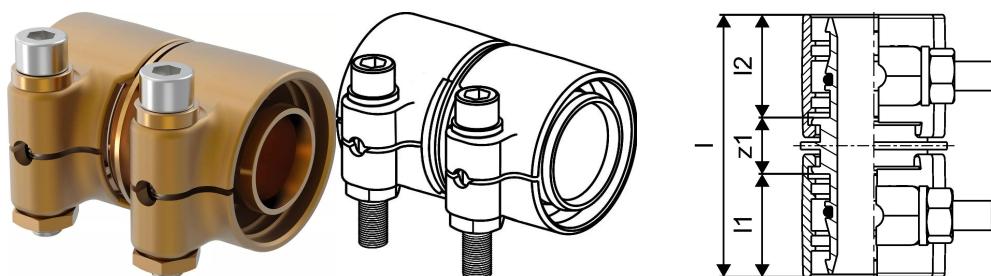

- Wipex fittings in corrosion-resistant brass, dezincification based on EN ISO 6509 with stainless steel screw.
- O-ring sealing between Wipex coupling and base fitting connectors
- Bolt set for couplers include a hex socket bolt in stainless steel and the nut as well as washer from brass
- Pre-open sleeve design with assembled support part for the dimension 63-110mm.

Application

- Fittings for pipe systems Thermo, Aqua, Quattro, Supra, Supra PLUS and Supra Standard
- Connection of PE and PE-Xa medium pipe to couplers with cylindrical inch male thread
- Max. operating temperature 95°C

Certification

- Approvals should be checked by local responsible person

Uponor Wipex jointing equal PN10 50x6,9-50x6,9

1042983

Technical data

Item no EAN	7331541200813
Item no GTIN	07331541200813
Item no VVS	087882150
RSK no.	2410691
Item no NRF	8360784
Item no LVI	1932111
Item (unit of measurement)	pce
Length (l)	86 mm
Length (l1)	37 mm
Length (l2)	36 mm
Packaging Quantity 1	1
Packaging Quantity 3	10
Packaging Quantity 4	600
Packaging GTIN PL1	06414905400119
Packaging GTIN PL3	06414905400126
Packaging GTIN PL4	06414905400133
Item Unit Length	74
Item Unit Height	82
Item Unit Weight	0,935
Item Unit Width	55